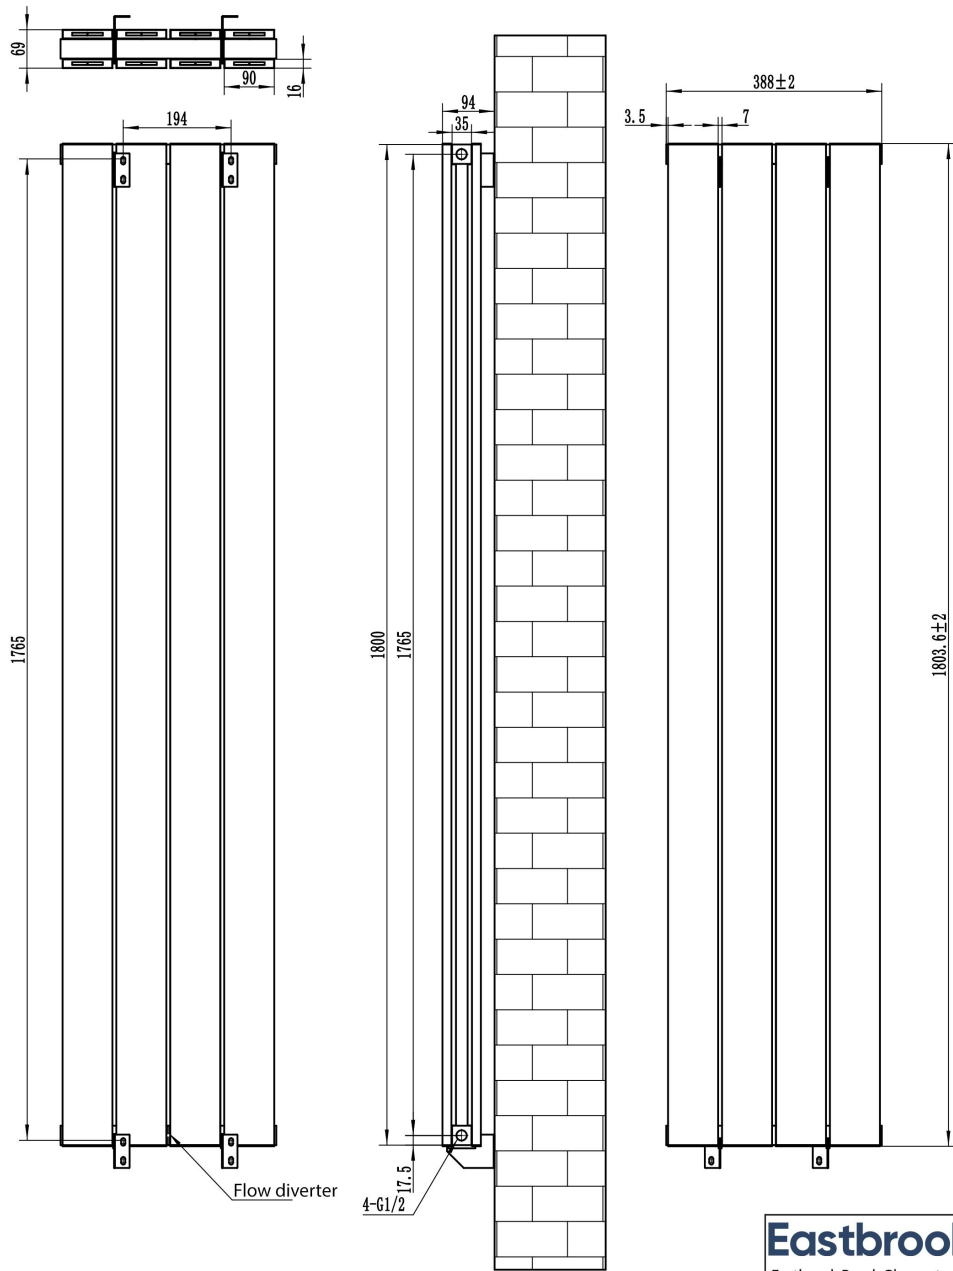

DATASHEET

Image

General Information

Product:	81.0286
Description:	Queenswood 1800 x 388 Aluminium Radiator
Website Link:	(Click Here)
Brand:	Eastbrook Company
Colour:	Matt Black
Material:	Aluminium
Height (mm):	1800mm
Width (mm):	388mm
Net Weight (kg):	13.3kg
Product Range:	Queenswood

Product Specifications

Warranty:	5 Year(s)
Finish:	Matt
Orientation:	Vertical
BTU $\Delta T50^{\circ}\text{C}$:	3942
BTU $\Delta T60^{\circ}\text{C}$:	4969
Watts $\Delta T50^{\circ}\text{C}$:	1156
Watts $\Delta T60^{\circ}\text{C}$:	1457
Number of Vertical Panels:	4

Drawing

Queenswood Aluminium Radiator 1800 x 388mm. Technical Drawing

- * Projection from wall : 94mm.
- * Tappings from wall : 58mm.
- * Flow diverter is fixed, cannot be removed.

Eastbrook 
Eastbrook Road, Gloucester GL4 3DB
Technical Helpline : 01452 317890
Mon - Fri / 8am - 5pm
Email : technical@eastbrookco.com