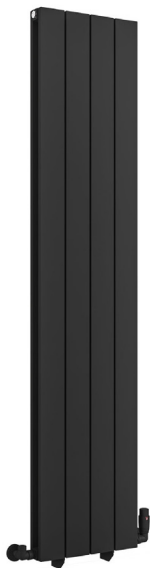

DATASHEET

Image

General Information

Product:	81.0286
Description:	Queenswood 1800 x 388 Aluminium Radiator
Website Link:	(Click Here)
Brand:	Eastbrook Company
Colour:	Matt Black
Material:	Aluminium
Height (mm):	1800mm
Width (mm):	388mm
Net Weight (kg):	13.3kg
Product Range:	Queenswood

Product Specifications

Warranty:	5 Year(s)
Finish:	Matt
Orientation:	Vertical
BTU $\Delta T50^{\circ}\text{C}$:	3942
BTU $\Delta T60^{\circ}\text{C}$:	4969
Watts $\Delta T50^{\circ}\text{C}$:	1156
Watts $\Delta T60^{\circ}\text{C}$:	1457
Number of Vertical Panels:	4

Drawing

Queenswood Aluminium Radiator 1800 x 388mm. Technical Drawing

- * Projection from wall : 94mm.
- * Tappings from wall : 58mm.
- * Flow diverter is fixed, cannot be removed.

Eastbrook 
Eastbrook Road, Gloucester GL4 3DB
Technical Helpline : 01452 317890
Mon - Fri / 8am - 5pm
Email : technical@eastbrookco.com