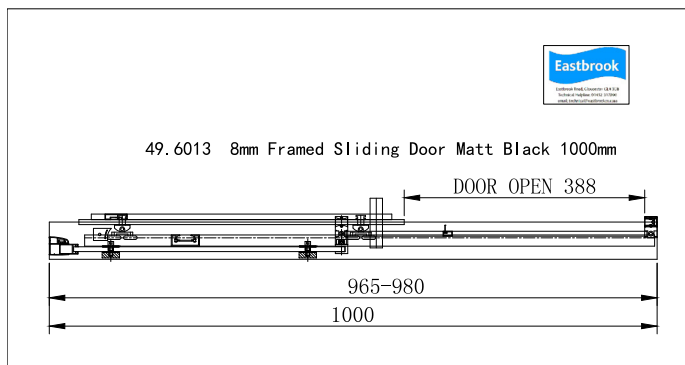

DATASHEET

Image

Drawing

General Information

Product:	49.6014
Description:	Corniche 2000x1100 8mm Semi-Frameless Sliding Door
Website Link:	(Click Here)
Product Type:	Slider Shower Doors
Brand:	Eastbrook Company
Colour:	Matt Black
Material:	Tempered Glass
Height (mm):	2000mm
Width (mm):	1100mm
Length (mm):	80mm
Net Weight (kg) (kg):	45.775kg
Product Range:	Corniche 2000

Product Specifications

Warranty:	10 Year(s)
Door opening (mm):	438mm
Easy Clean glass:	Yes
Finish:	Matt
Frameless:	No
Glass Thickness (mm):	8mm
Glass type:	Clear Glass
Waste Included:	No
Adjustment (mm):	1065-1080mm
Enclosure Size:	1100