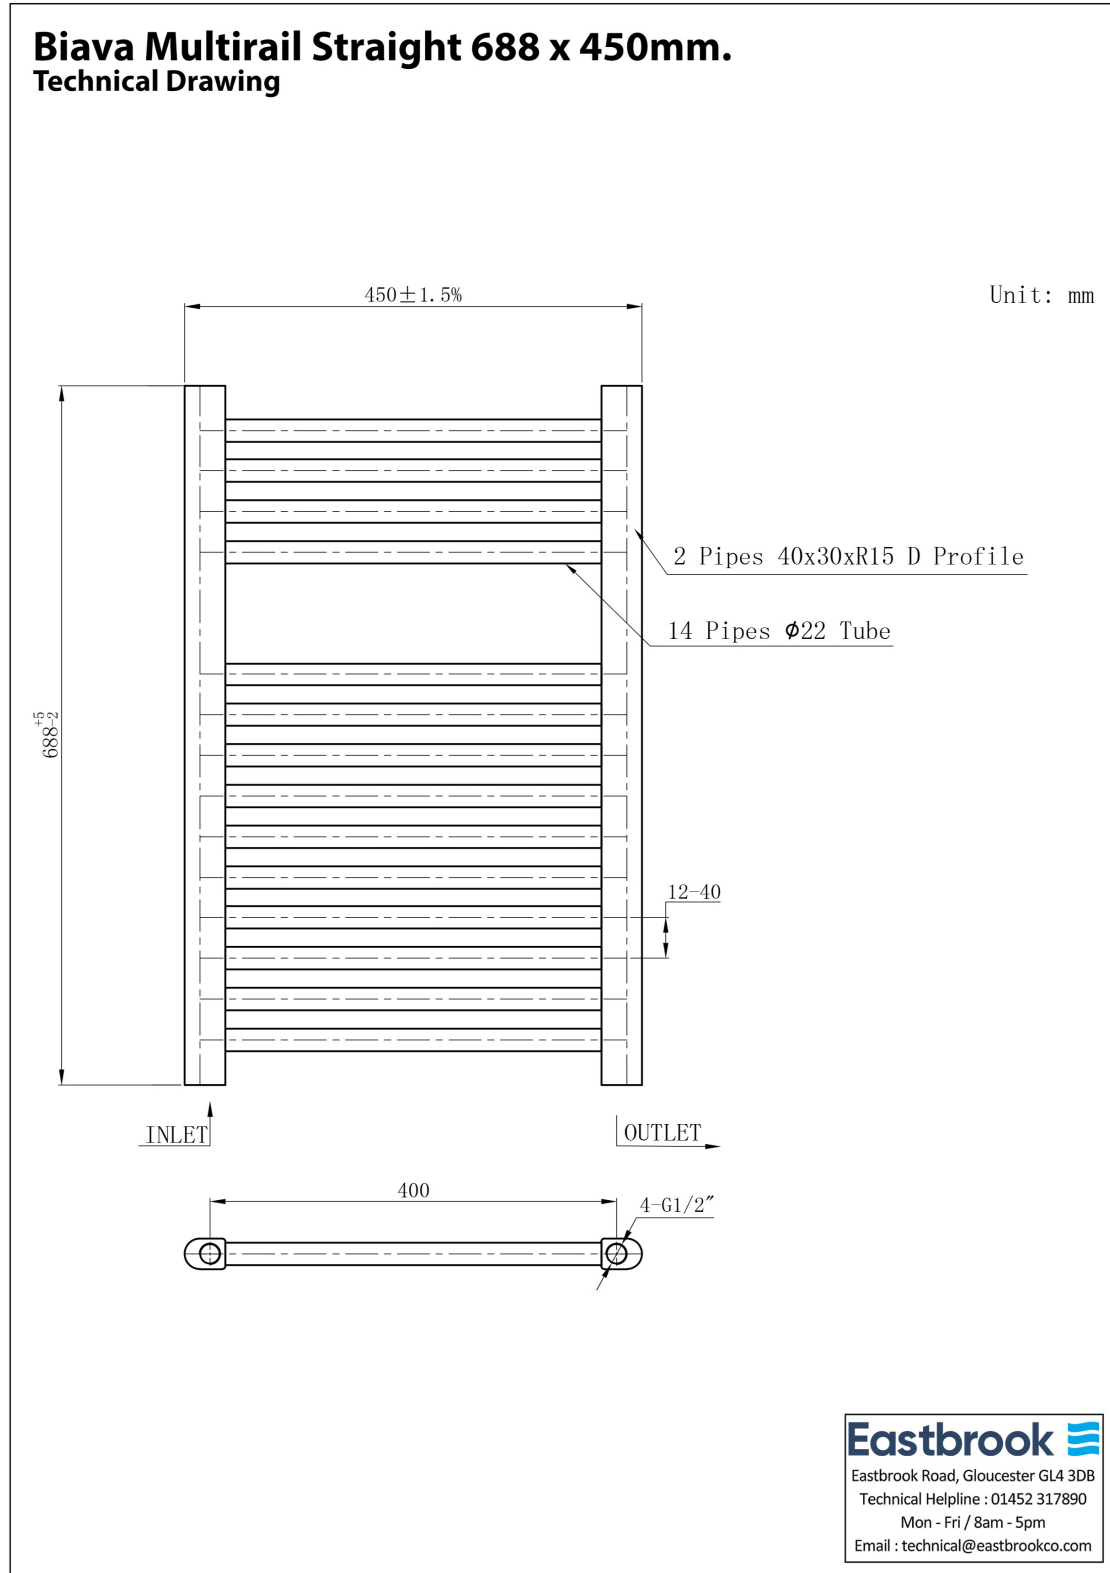

DATASHEET

Image

General Information

Product:	41.0269
Description:	Straight Biava Multirail 688 x 450
Website Link:	(Click Here)
Product Type:	Towel Rail
Brand:	Eastbrook Company
Colour:	Chrome
Material:	Mild Steel
Height (mm):	688mm
Width (mm):	450mm
Net Weight (kg):	5.08kg
Product Range:	Biava Multirail

Drawing

Biava Multirail Straight 688 x 450mm. Technical Drawing

Eastbrook 
Eastbrook Road, Gloucester GL4 3DB
Technical Helpline : 01452 317890
Mon - Fri / 8am - 5pm
Email : technical@eastbrookco.com