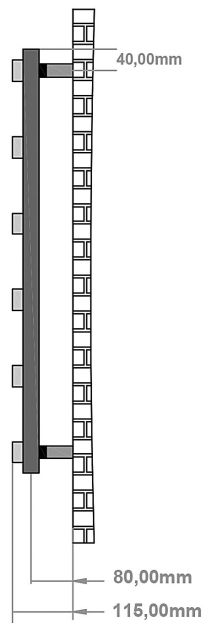

DATASHEET

Image

General Information

Product:	89.1340
Description:	Platani 800 x 500mm Towel Rail
Website Link:	(Click Here)
Product Type:	Towel Rail
Brand:	Eastbrook Company
Colour:	Matt Anthracite
Material:	Mild Steel
Height (mm):	800mm
Width (mm):	500mm
Net Weight (kg):	5.6kg
Product Range:	Platani

Product Specifications

Warranty:	5 Year(s)
Supplied with fixings:	Yes
BTU $\Delta T50^{\circ}\text{C}$:	904
BTU $\Delta T60^{\circ}\text{C}$:	1157
Watts $\Delta T50^{\circ}\text{C}$:	265
Watts $\Delta T60^{\circ}\text{C}$:	339

Drawing

Platani 800 x 500mm. Technical Drawing

A SECTION

B SECTION

Eastbrook 
Eastbrook Road, Gloucester GL4 3DB
Technical Helpline : 01452 317890
Mon - Fri / 8am - 5pm
Email : technical@eastbrookco.com