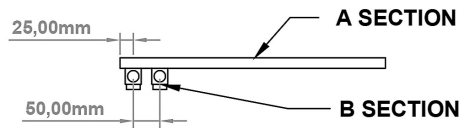

DATASHEET

Image

General Information

Product:	89.1340
Description:	Platani 800 x 500mm Towel Rail
Website Link:	(Click Here)
Product Type:	Towel Rail
Brand:	Eastbrook Company
Colour:	Matt Anthracite
Material:	Mild Steel
Height (mm):	800mm
Width (mm):	500mm
Net Weight (kg):	5.6kg
Product Range:	Platani

Product Specifications

Warranty:	5 Year(s)
Supplied with fixings:	Yes
BTU $\Delta T50^{\circ}\text{C}$:	904
BTU $\Delta T60^{\circ}\text{C}$:	1157
Watts $\Delta T50^{\circ}\text{C}$:	265
Watts $\Delta T60^{\circ}\text{C}$:	339

Drawing

Platani 800 x 500mm. Technical Drawing

Eastbrook
Eastbrook Road, Gloucester GL4 3DB
Technical Helpline : 01452 317890
Mon - Fri / 8am - 5pm
Email : technical@eastbrookco.com