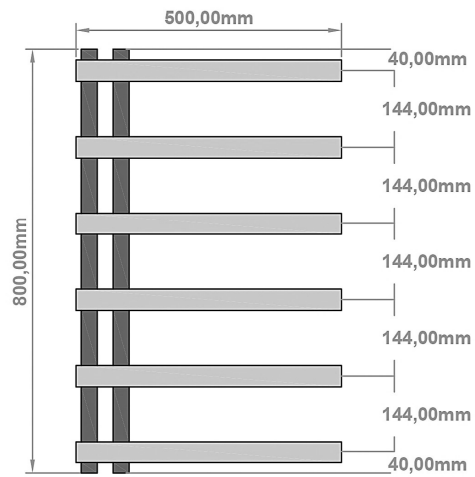

DATASHEET

Image

General Information

Product:	89.1340
Description:	Platani 800 x 500mm Towel Rail
Website Link:	(Click Here)
Product Type:	Towel Rail
Brand:	Eastbrook Company
Colour:	Matt Anthracite
Material:	Mild Steel
Height (mm):	800mm
Width (mm):	500mm
Net Weight (kg):	5.6kg
Product Range:	Platani

Product Specifications

Warranty:	5 Year(s)
Supplied with fixings:	Yes
BTU $\Delta T50^{\circ}\text{C}$:	904
BTU $\Delta T60^{\circ}\text{C}$:	1157
Watts $\Delta T50^{\circ}\text{C}$:	265
Watts $\Delta T60^{\circ}\text{C}$:	339

Drawing

Platani 800 x 500mm. Technical Drawing

A SECTION

B SECTION

Eastbrook 
Eastbrook Road, Gloucester GL4 3DB
Technical Helpline : 01452 317890
Mon - Fri / 8am - 5pm
Email : technical@eastbrookco.com