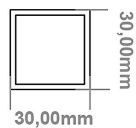

DATASHEET

Image

General Information

Product:	89.1340
Description:	Platani 800 x 500mm Towel Rail
Website Link:	(Click Here)
Product Type:	Towel Rail
Brand:	Eastbrook Company
Colour:	Matt Anthracite
Material:	Mild Steel
Height (mm):	800mm
Width (mm):	500mm
Net Weight (kg):	5.6kg
Product Range:	Platani

Drawing

Platani 800 x 500mm. Technical Drawing

A SECTION

B SECTION

Eastbrook 
Eastbrook Road, Gloucester GL4 3DB
Technical Helpline : 01452 317890
Mon - Fri / 8am - 5pm
Email : technical@eastbrookco.com