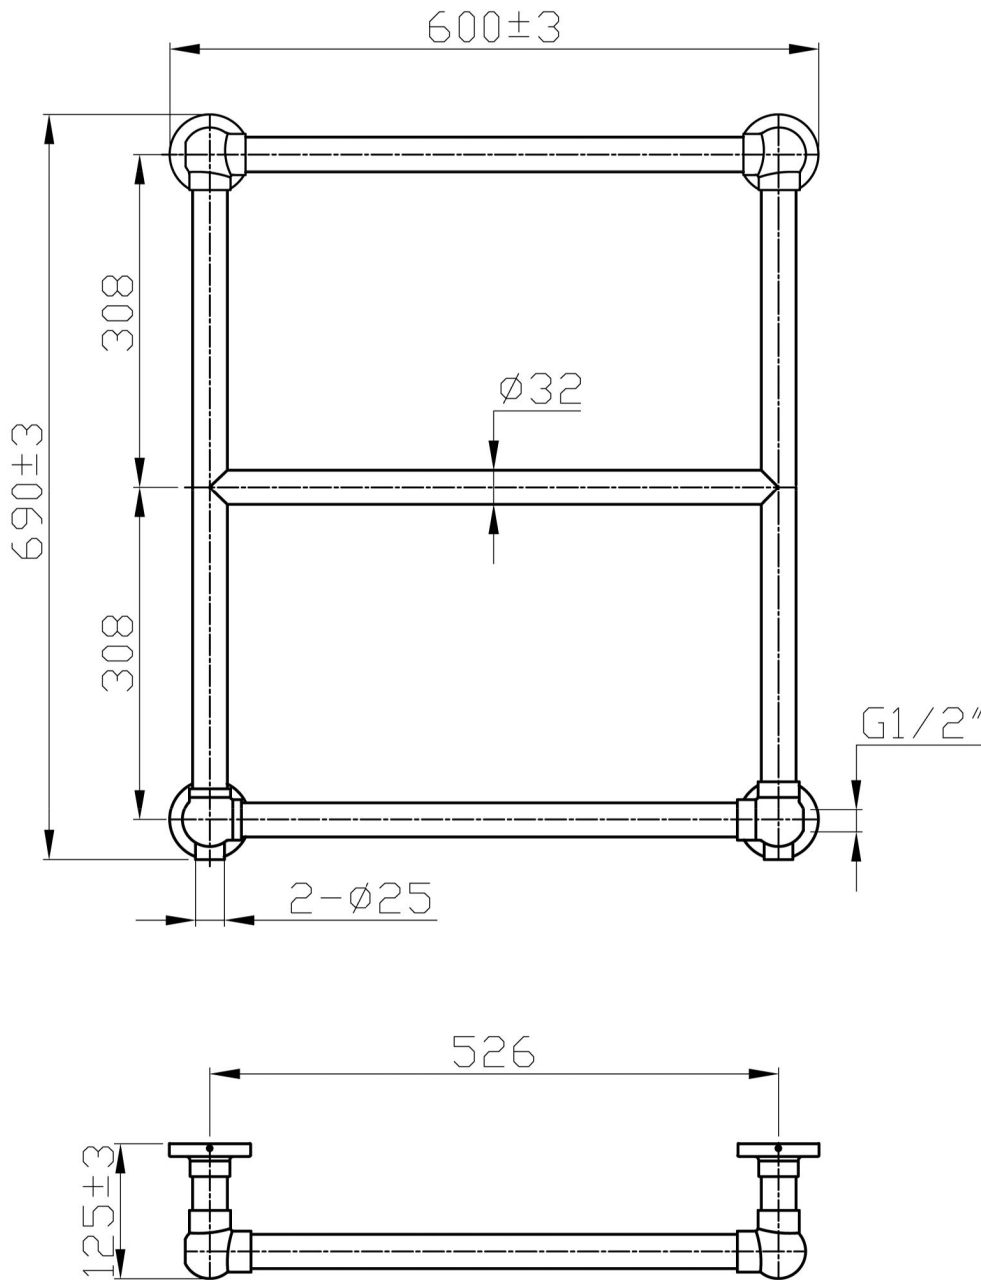

Stour 690 x 600mm. Technical Drawing

Unit: mm

Tappings : 526mm.

Tappings from wall : 50mm.

Distance from wall : 125mm.

This product should be fitted by a fully qualified installer.

Eastbrook 
Eastbrook Road, Gloucester GL4 3DB
Technical Helpline : 01452 317890
Mon - Fri / 8am - 5pm
Email : technical@eastbrookco.com