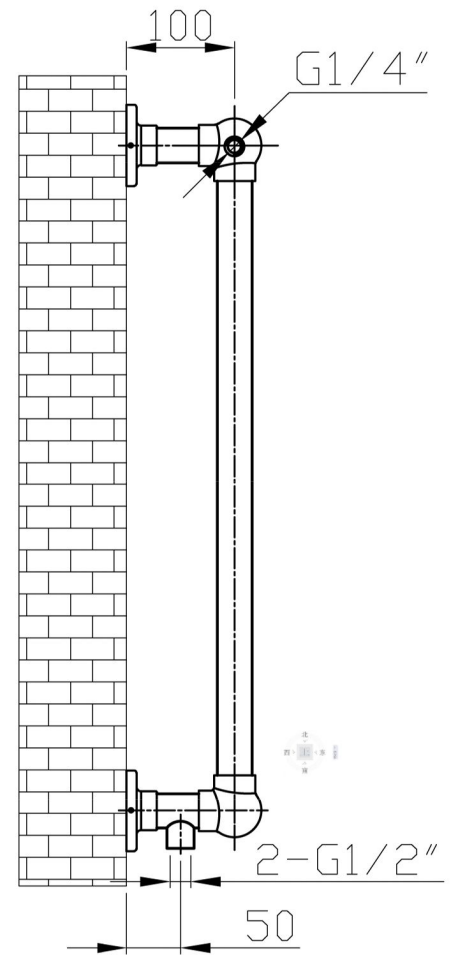

Stour 690 x 600mm. Technical Drawing

Unit: mm

Tappings : 526mm.

Tappings from wall : 50mm.

Distance from wall : 125mm.

This product should be fitted by a fully qualified installer.

Eastbrook 
Eastbrook Road, Gloucester GL4 3DB
Technical Helpline : 01452 317890
Mon - Fri / 8am - 5pm
Email : technical@eastbrookco.com