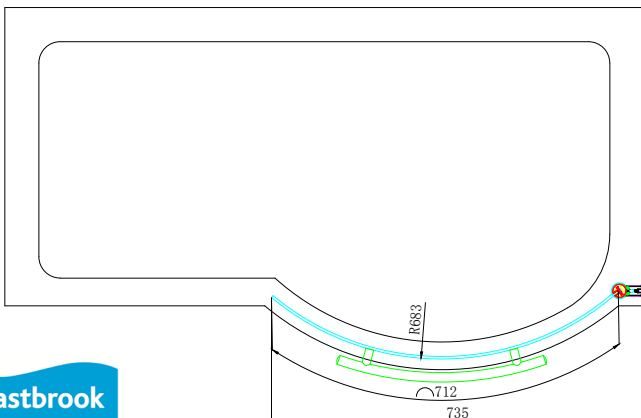

General Information

Product:	69.0143
Description:	C shape screen with towel rail
Website Link:	(Click Here)
Product Type:	P-Shaped Baths Screens
Brand:	Eastbrook Company
Colour:	Chrome Profiles
Material:	Tempered Glass
Height (mm):	1400mm
Width (mm):	735mm
Length (mm):	6mm
Net Weight (kg) (kg):	20.5kg

Product Specifications

Warranty:	1 Year(s)
Easy Clean glass:	Yes
Finish:	Polished
Frameless:	Yes
Glass Thickness (mm):	6mm
Glass type:	Clear Glass
Adjustment (mm):	760-780mm