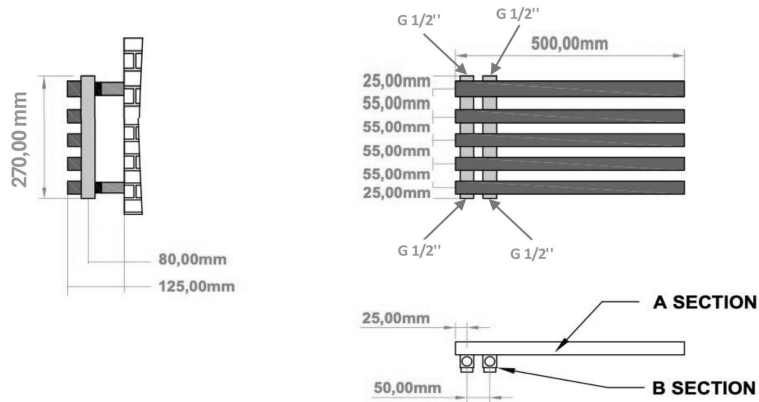

DATASHEET

Image

General Information

Product:	89.1763
Description:	Reinbach 270 x 500mm Towel Rail
Brand:	Eastbrook Company
Colour:	Matt White
Material:	Mild Steel
Height (mm):	270mm
Width (mm):	500mm
Net Weight (kg):	4.41kg
Product Range:	Reinbach

Product Specifications

Finish:	Matt
BTU $\Delta T50^{\circ}\text{C}$:	539
BTU $\Delta T60^{\circ}\text{C}$:	682
Watts $\Delta T50^{\circ}\text{C}$:	158
Watts $\Delta T60^{\circ}\text{C}$:	200

Drawing

Reinbach 270 x 500mm. Technical Drawing