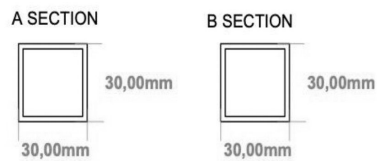

DATASHEET

Image

General Information

Product:	89.1763
Description:	Reinbach 270 x 500mm Towel Rail
Brand:	Eastbrook Company
Colour:	Matt White
Material:	Mild Steel
Height (mm):	270mm
Width (mm):	500mm
Net Weight (kg):	4.41kg
Product Range:	Reinbach

Product Specifications

Finish:	Matt
BTU $\Delta T50^{\circ}\text{C}$:	539
BTU $\Delta T60^{\circ}\text{C}$:	682
Watts $\Delta T50^{\circ}\text{C}$:	158
Watts $\Delta T60^{\circ}\text{C}$:	200

Drawing

Reinbach 270 x 500mm. Technical Drawing