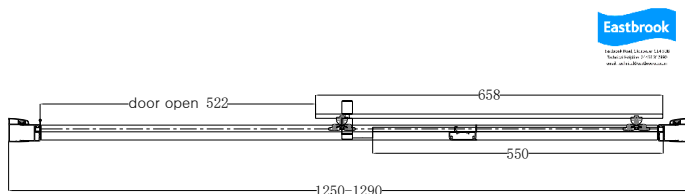

DATASHEET

Image

Drawing

General Information

Product:	49.7048
Description:	Vantage 2000 8mm 1300 Soft Close Sliding Door
Product Type:	Slider Shower Doors
Brand:	Eastbrook Company
Colour:	Chrome
Material:	Tempered Glass
Height (mm):	2000mm
Width (mm):	37.5mm
Length (mm):	1300mm
Product Range:	Vantage 2000

Product Specifications

Warranty:	10 Year(s)
Door opening (mm):	522mm
Easy Clean glass:	Yes
Finish:	Polished
Frameless:	No
Glass Thickness (mm):	8mm
Glass type:	Clear Glass
Waste Included:	No
Adjustment (mm):	1250-1290mm