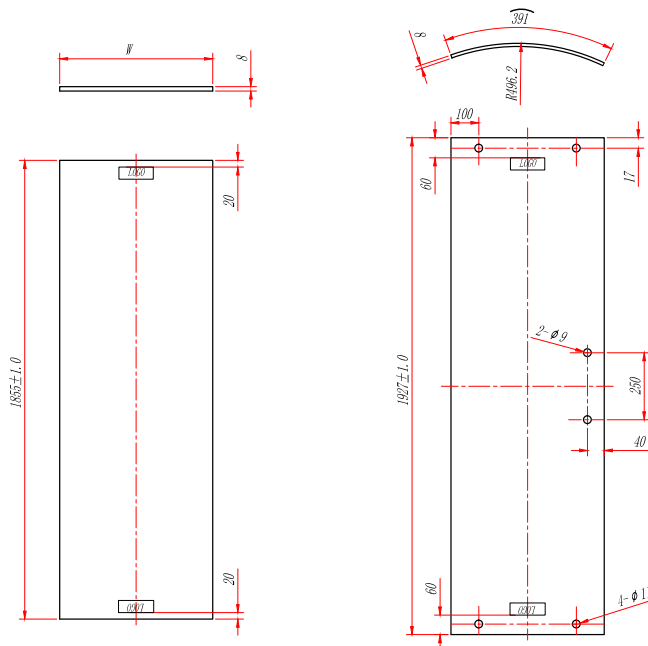

DATASHEET

Image

General Information

Product:	69.0061
Description:	Corniche easy clean 1000 quad
Website Link:	(Click Here)
Product Type:	Quad Shower Enclosures
Brand:	Eastbrook Company
Colour:	Chrome
Material:	Tempered Glass
Height (mm):	1950mm
Width (mm):	1000mm
Length (mm):	1000mm
Net Weight (kg):	83kg
Product Range:	Corniche

Product Specifications

Warranty:	10 Year(s)
Door opening (mm):	510mm
Easy Clean glass:	Yes
Finish:	Polished
Frameless:	No
Glass Thickness (mm):	8mm
Glass type:	Clear Glass
Waste Included:	No
Adjustment (mm):	965-1000mm
Enclosure Size:	1000x1000

Drawing

Dimension	Fixed glass (Ø)
800X800X1950	174mm
900X900X1950	274mm
1000X1000X1950	374mm