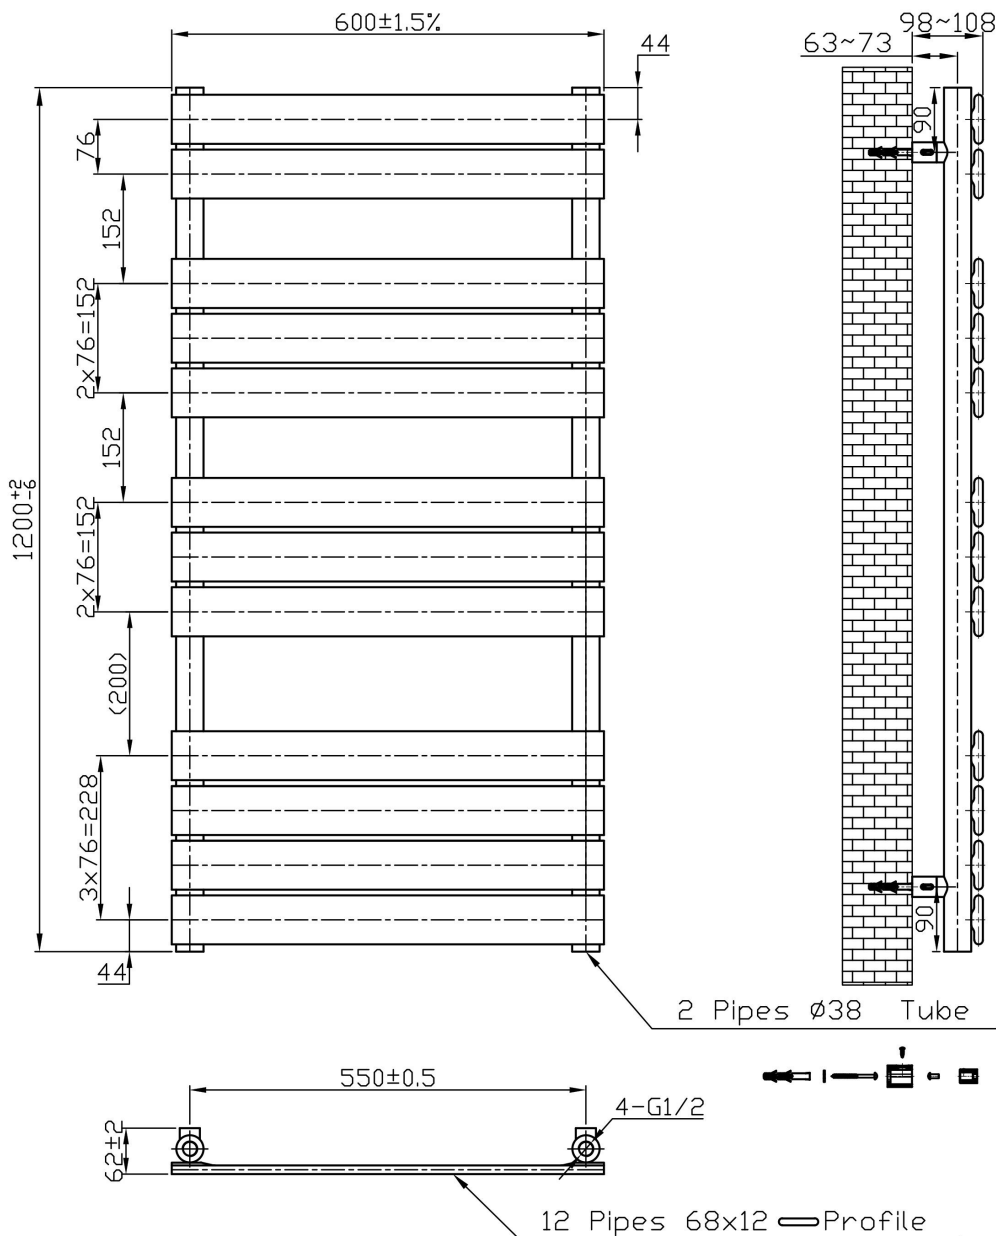

DATASHEET

Image

Pictured 1200 x 600mm Chrome - 41.0188

General Information

Product:	41.0188
Description:	Staverton Tube on Tube 1200x600
Website Link:	(Click Here)
Product Type:	Towel Rail
Brand:	Eastbrook Company
Colour:	Chrome
Material:	Mild Steel
Height (mm):	1200mm
Width (mm):	600mm
Net Weight (kg):	15.22kg
Product Range:	Staverton Tube on Tube Straight

Product Specifications

Warranty:	5 Year(s)
Supplied with fixings:	Yes
BTU $\Delta T50^{\circ}\text{C}$:	1858
BTU $\Delta T60^{\circ}\text{C}$:	2378
Watts $\Delta T50^{\circ}\text{C}$:	545
Watts $\Delta T60^{\circ}\text{C}$:	697

Drawing

Staverton Tube on Tube Straight 1200 x 600mm. Painted / Chrome Technical Drawing

Eastbrook 
Eastbrook Road, Gloucester GL4 3DB
Technical Helpline : 01452 317890
Mon - Fri / 8am - 5pm
Email : technical@eastbrookco.com