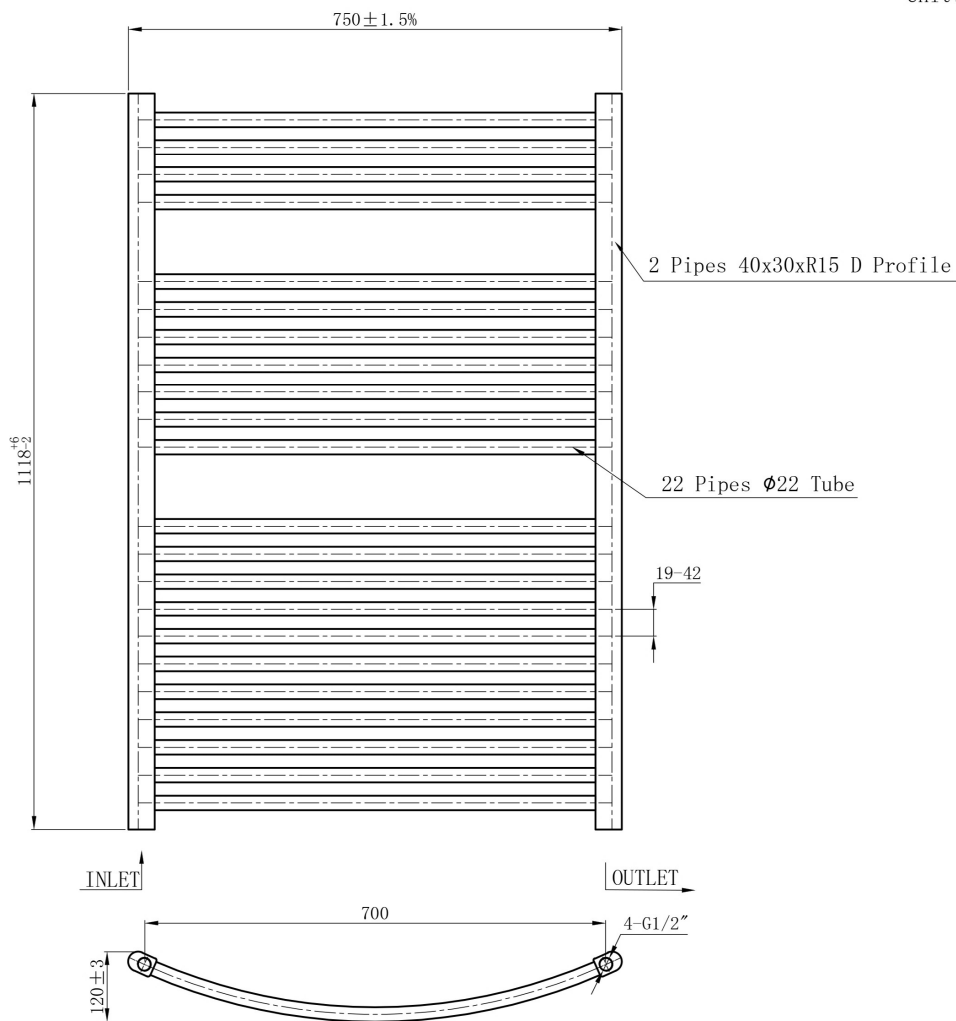

### General Information

Product:	41.0304
Description:	Curved Biava Multirail 1118 x 750
Website Link:	<a href="#">(Click Here)</a>
Product Type:	Towel Rail
Brand:	Eastbrook Company
Colour:	Gloss White
Material:	Mild Steel
Height (mm):	1118mm
Width (mm):	750mm
Net Weight (kg):	13.5kg
Product Range:	Biava Multirail

### Biava Multirail Curved 1118 x 750mm. Technical Drawing

Unit: mm

**Eastbrook**   
Eastbrook Road, Gloucester GL4 3DB  
Technical Helpline : 01452 317890  
Mon - Fri / 8am - 5pm  
Email : [technical@eastbrookco.com](mailto:technical@eastbrookco.com)