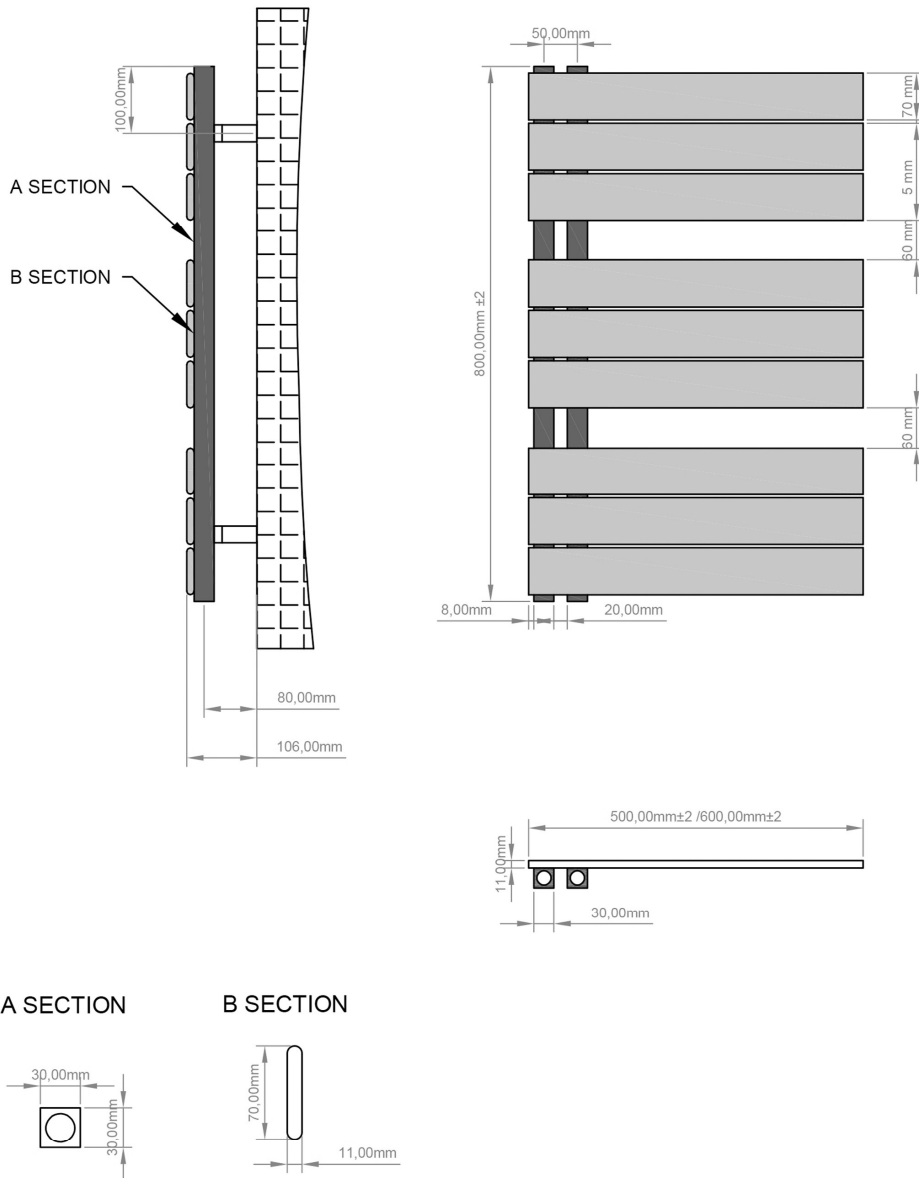

DATASHEET

Image

General Information

Product:	89.0623
Description:	Helmsley 800 x 600 Towel Rail
Website Link:	(Click Here)
Product Type:	Towel Rail
Brand:	Eastbrook Company
Colour:	Matt Grey
Material:	Mild Steel
Height (mm):	800mm
Width (mm):	600mm
Net Weight (kg):	11.59kg
Product Range:	Helmsley

Product Specifications

Warranty:	5 Year(s)
Supplied with fixings:	Yes
BTU $\Delta T50^{\circ}\text{C}$:	1349
BTU $\Delta T60^{\circ}\text{C}$:	1727
Watts $\Delta T50^{\circ}\text{C}$:	396
Watts $\Delta T60^{\circ}\text{C}$:	506

Drawing

Helmsley 800 x 500/600mm. Technical Drawing

scale: 1/2

Eastbrook 
Eastbrook Road, Gloucester GL4 3DB
Technical Helpline : 01452 317890
Mon - Fri / 8am - 5pm
Email : technical@eastbrookco.com