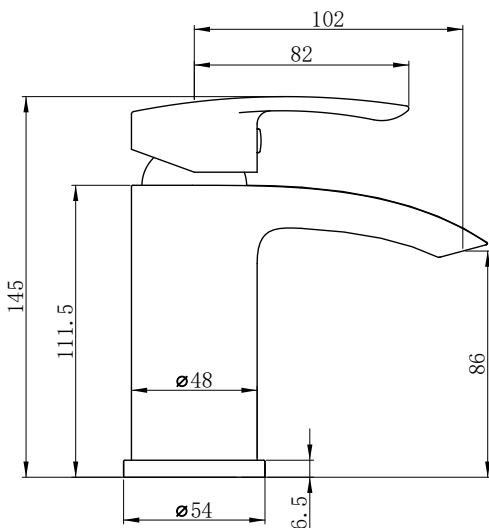

DATASHEET

Image

General Information

Product:	93.1047
Description:	Alveston Basin Tap with Waste
Product Type:	Basin Taps
Brand:	Eastbrook Company
Colour:	Matt Black
Height (mm):	145mm
Width (mm):	54mm
Net Weight (kg) (kg):	1.3kg
Product Range:	Alveston

Product Specifications

Warranty:	5 Year(s)
Finish:	Matt
Flow rate Litres/Min (1.0 bar):	12.1
Flow rate Litres/Min (2.0 bar):	16.8
Flow rate Litres/Min (3.0 bar):	20.4
Minimum Bar Pressure re-	0.2

Drawing