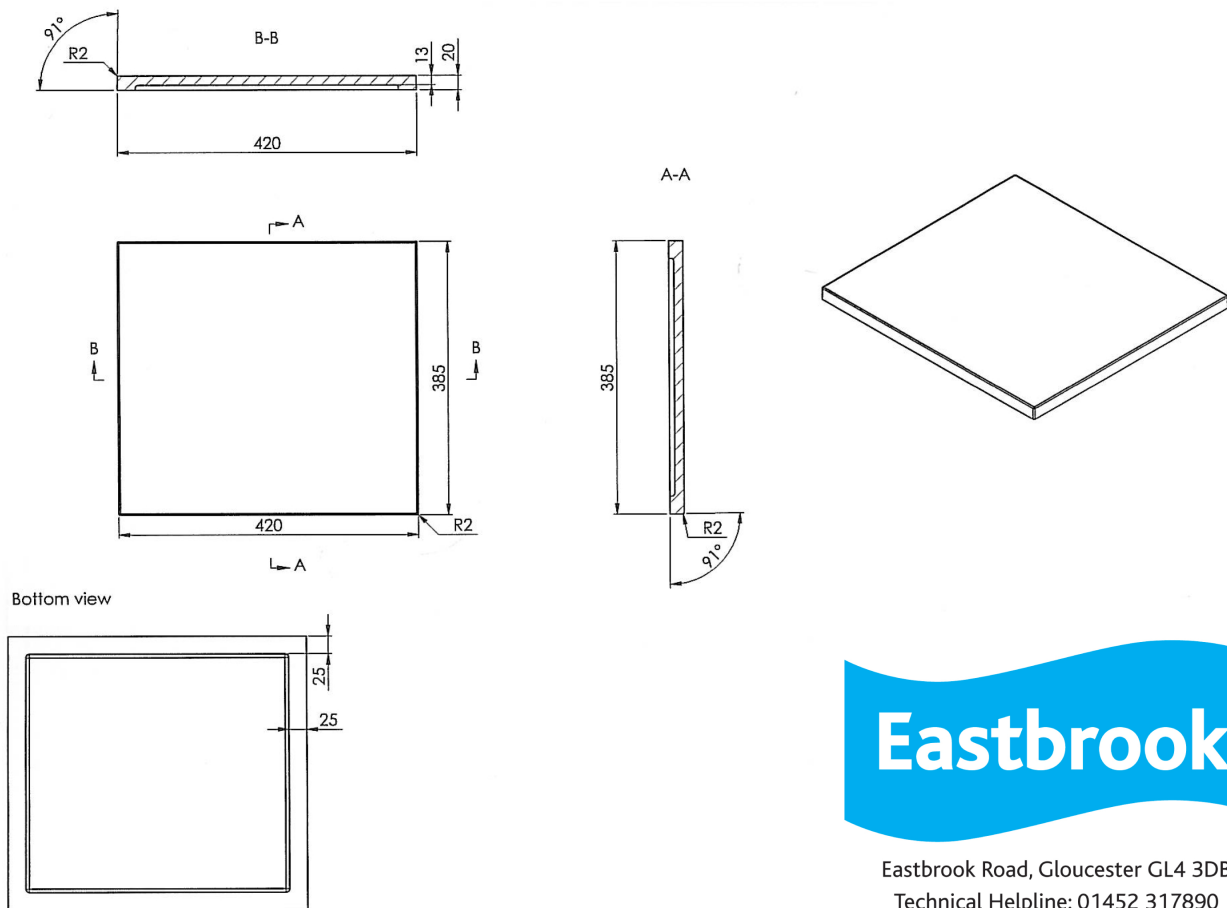

Drawing

Eastbrook Road, Gloucester GL4 3DB
Technical Helpline: 01452 317890
email: technical@eastbrookco.com