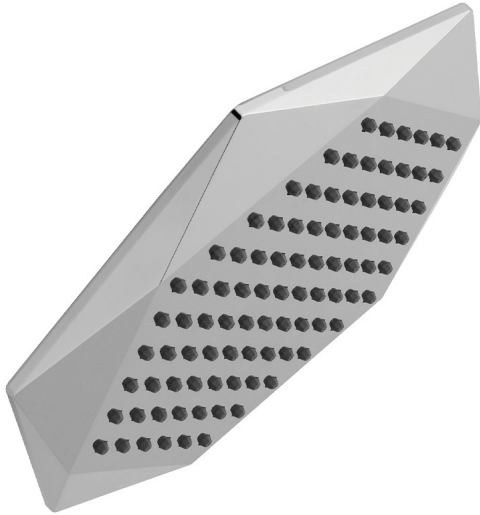

DATASHEET

Image

General Information

Product:	97.0027
Description:	Type 40 Shower Head
Website Link:	(Click Here)
Product Type:	Shower Head
Brand:	Eastbrook Company
Colour:	Chrome
Height (mm):	61mm
Width (mm):	277mm
Length (mm):	277mm
Net Weight (kg) (kg):	0.85kg
Product Range:	Type 40

Product Specifications

Finish:	Polished
Waste Included:	No
Supplied with fixings:	No

Drawing