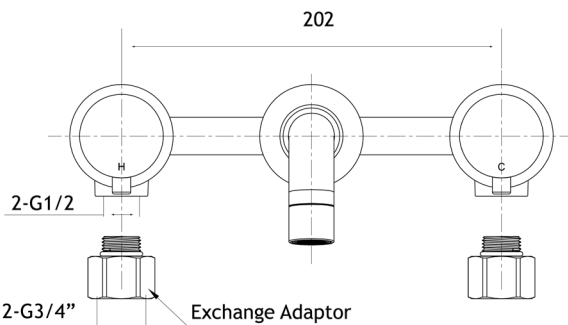

DATASHEET

Image

General Information

Product:	98.2045
Description:	Meriden Three Hole Wall mounted Bath Tap set
Website Link:	(Click Here)
Product Type:	Bath Tap Set
Brand:	Eastbrook Company
Colour:	Matt Black
Material:	Brass
Height (mm):	69mm
Width (mm):	257mm
Length (mm):	200mm
Net Weight (kg) (kg):	1.6kg
Product Range:	Meriden

Product Specifications

Warranty:	2 Year(s)
Finish:	Matt
Mounting:	Wall
Flow rate Litres/Min (1.0 bar):	11.5
Flow rate Litres/Min (2.0 bar):	17.2
Flow rate Litres/Min (3.0 bar):	20.2
Minimum Bar Pressure re-	0.5

Drawing

Both G 1/2 and 3/4
can be connected