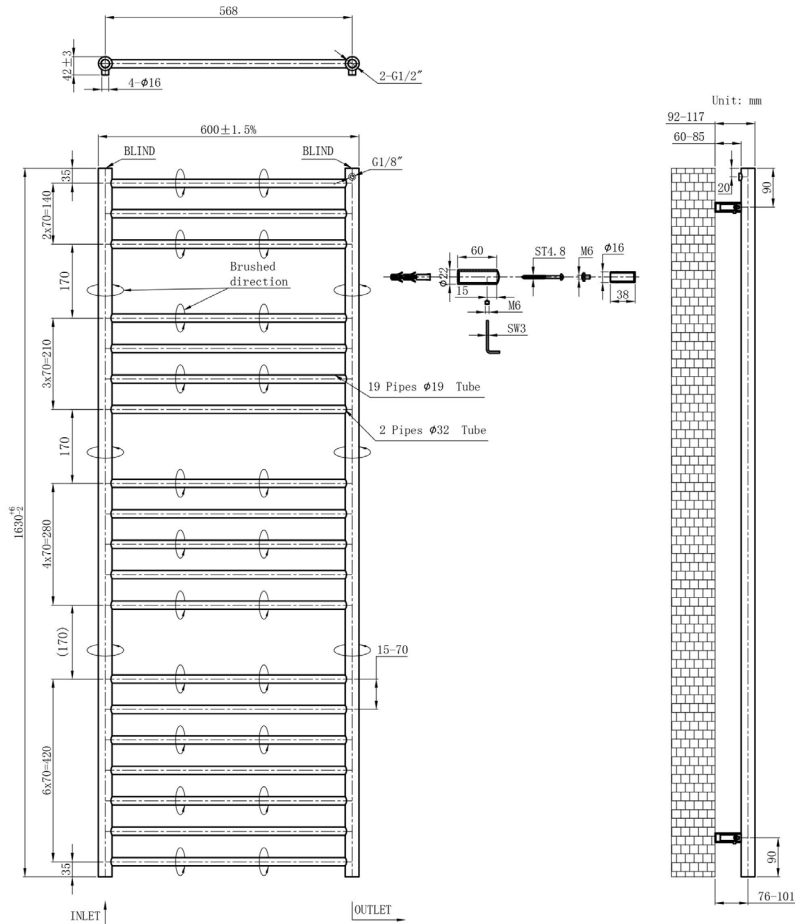

### General Information

Product:	41.0891
Description:	Violla II 1630 x 600 Stainless Steel Towel Rail
Brand:	Eastbrook Company
Colour:	Brushed
Height (mm):	1630mm
Width (mm):	600mm
Net Weight (kg):	7.3kg
Product Range:	Violla II

### Product Specifications

Finish:	Brushed
BTU $\Delta T50^{\circ}\text{C}$ :	1487
BTU $\Delta T60^{\circ}\text{C}$ :	1862
Watts $\Delta T50^{\circ}\text{C}$ :	436
Watts $\Delta T60^{\circ}\text{C}$ :	546

## Drawing

### Violla II 1630 x 600mm. Stainless Steel Brushed Technical Drawing

**Eastbrook**   
Eastbrook Road, Gloucester GL4 3DB  
Technical Helpline : 01452 317890  
Mon - Fri / 8am - 5pm  
Email : [technical@eastbrookco.com](mailto:technical@eastbrookco.com)