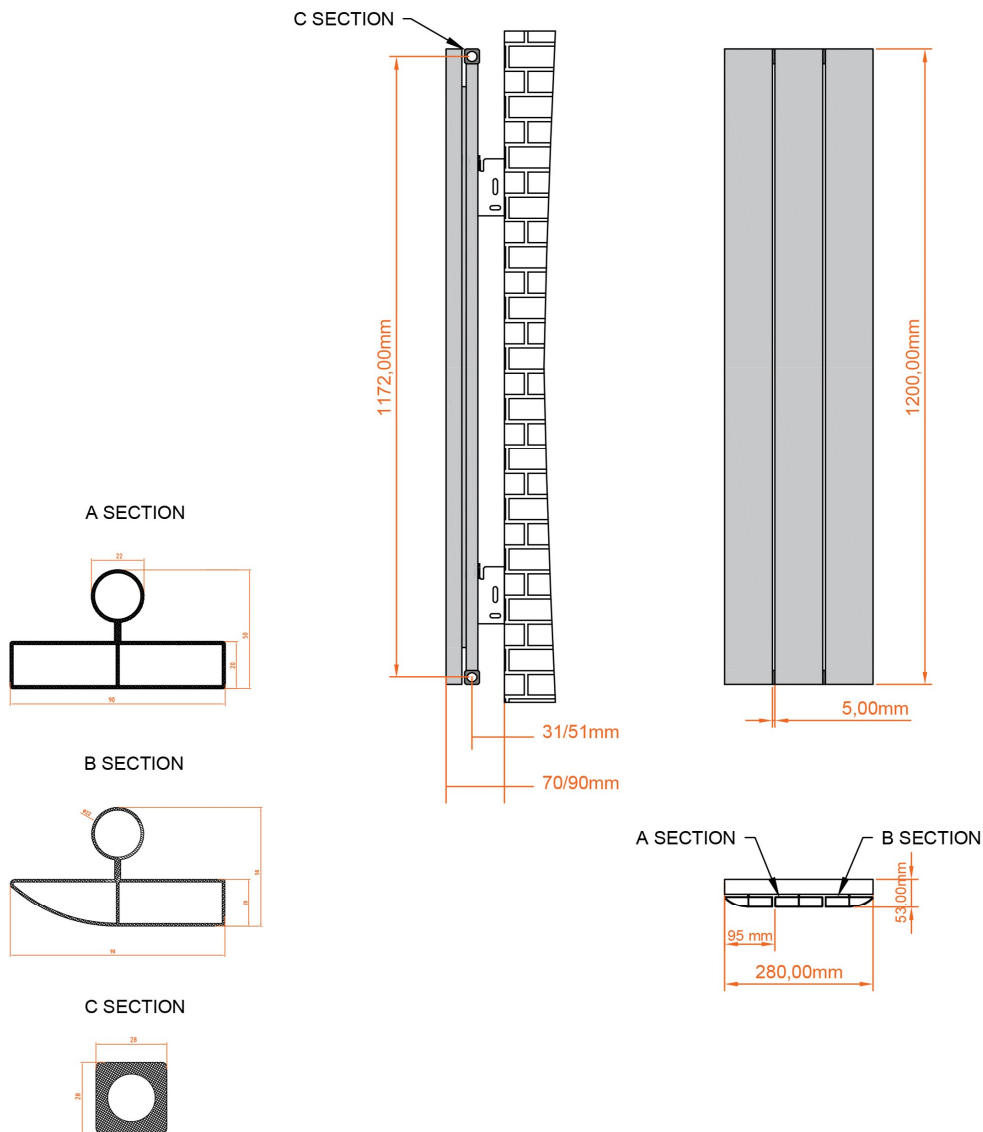

DATASHEET

Image

General Information

Product:	89.0930
Description:	Withington 1200 x 280 Aluminium Radiator
Website Link:	(Click Here)
Product Type:	Radiator
Brand:	Eastbrook Company
Colour:	Matt White
Material:	Aluminium
Height (mm):	1200mm
Width (mm):	280mm
Net Weight (kg):	4.52kg
Product Range:	Withington

Product Specifications

Warranty:	5 Year(s)
Supplied with fixings:	Yes
Orientation:	Vertical
BTU $\Delta T50^{\circ}\text{C}$:	1497
BTU $\Delta T60^{\circ}\text{C}$:	1886
Watts $\Delta T50^{\circ}\text{C}$:	439
Watts $\Delta T60^{\circ}\text{C}$:	553

Drawing

Withington 1200 x 280mm. Technical Drawing

scale: 1/5

Eastbrook 
Eastbrook Road, Gloucester GL4 3DB
Technical Helpline : 01452 317890
Mon - Fri / 8am - 5pm
Email : technical@eastbrookco.com