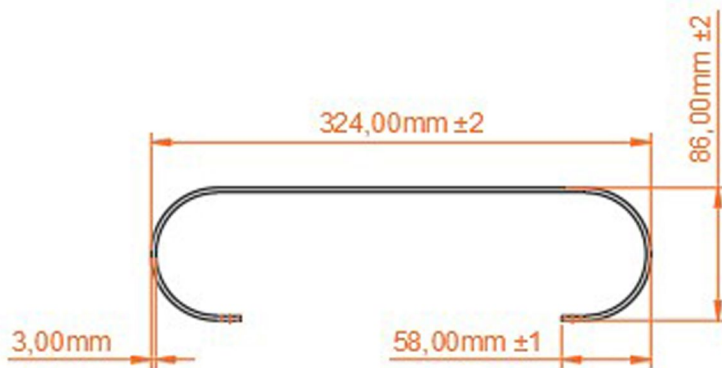

Malmesbury Standard Towel Hanger 280mm.

Technical Drawing

A SECTION

Eastbrook 

Eastbrook Road, Gloucester GL4 3DB

Technical Helpline : 01452 317890

Mon - Fri / 8am - 5pm

Email : technical@eastbrookco.com