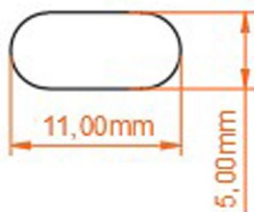

Malmesbury Standard Towel Hanger 280mm.

Technical Drawing

A SECTION

Eastbrook 

Eastbrook Road, Gloucester GL4 3DB

Technical Helpline : 01452 317890

Mon - Fri / 8am - 5pm

Email : technical@eastbrookco.com