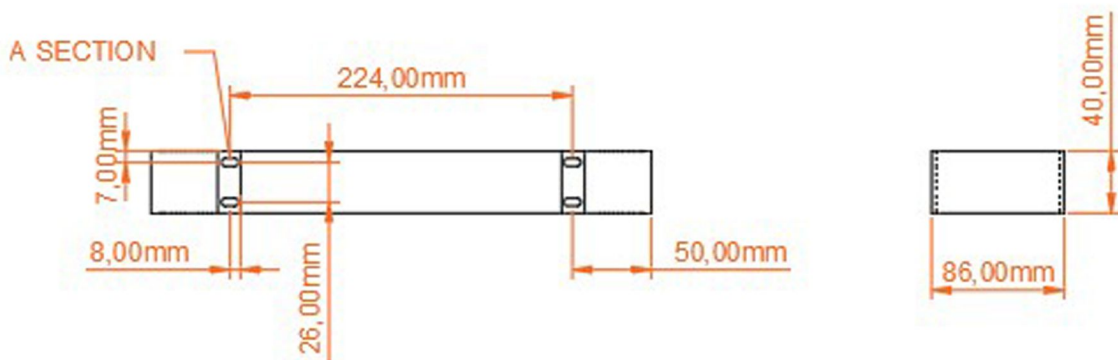

Malmesbury Standard Towel Hanger 280mm.

Technical Drawing

A SECTION

Eastbrook 

Eastbrook Road, Gloucester GL4 3DB

Technical Helpline : 01452 317890

Mon - Fri / 8am - 5pm

Email : technical@eastbrookco.com