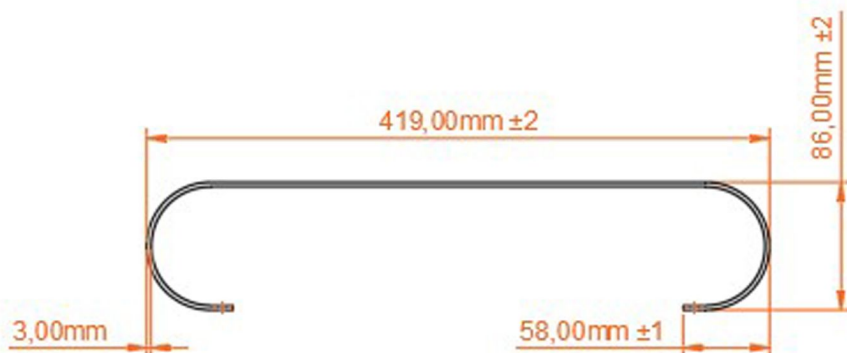

Malmesbury Standard Towel Hanger 375mm. Technical Drawing

A SECTION

Eastbrook 

Eastbrook Road, Gloucester GL4 3DB

Technical Helpline : 01452 317890

Mon - Fri / 8am - 5pm

Email : technical@eastbrookco.com