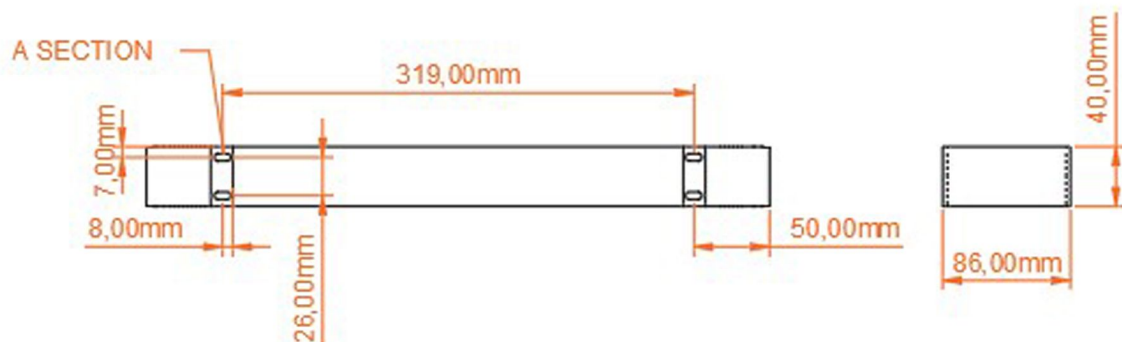

Malmesbury Standard Towel Hanger 375mm. Technical Drawing

A SECTION

Eastbrook 

Eastbrook Road, Gloucester GL4 3DB

Technical Helpline : 01452 317890

Mon - Fri / 8am - 5pm

Email : technical@eastbrookco.com