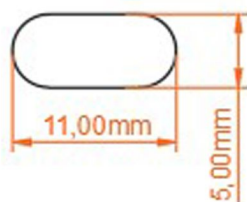

Malmesbury Standard Towel Hanger 375mm. Technical Drawing

A SECTION

Eastbrook 

Eastbrook Road, Gloucester GL4 3DB

Technical Helpline : 01452 317890

Mon - Fri / 8am - 5pm

Email : technical@eastbrookco.com