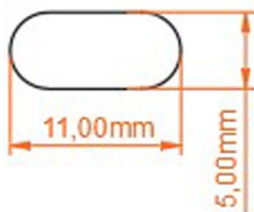

A SECTION

Eastbrook

Eastbrook Road, Gloucester GL4 3DB

Technical Helpline : 01452 317890

Mon - Fri / 8am - 5pm

Email : technical@eastbrookco.com