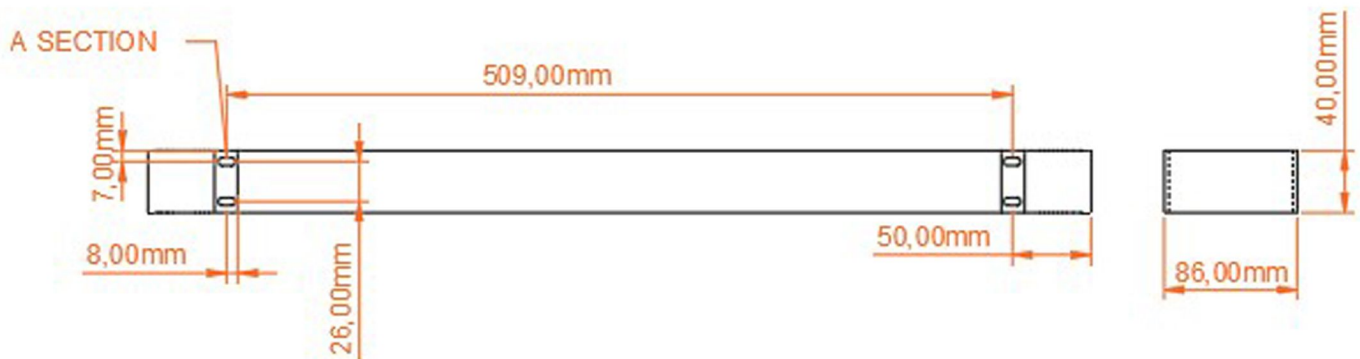

# Malmesbury Standard Towel Hanger 565mm.

## Technical Drawing