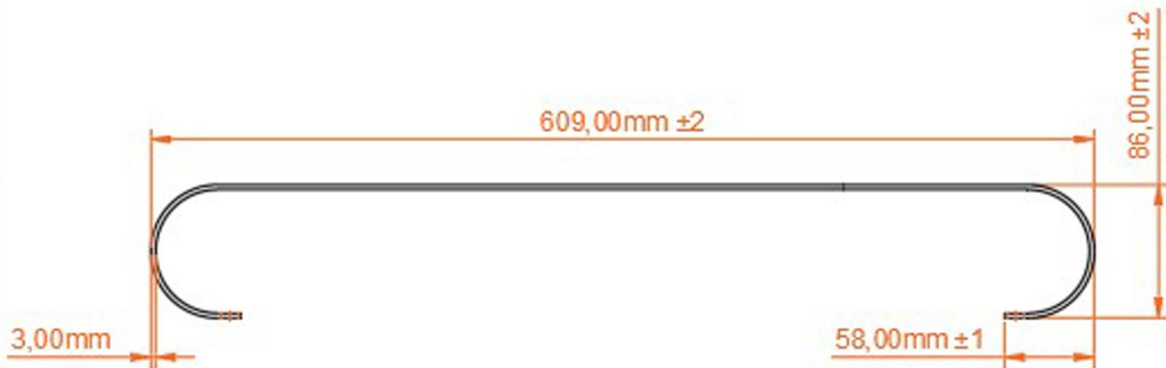

# Malmesbury Standard Towel Hanger 565mm.

## Technical Drawing