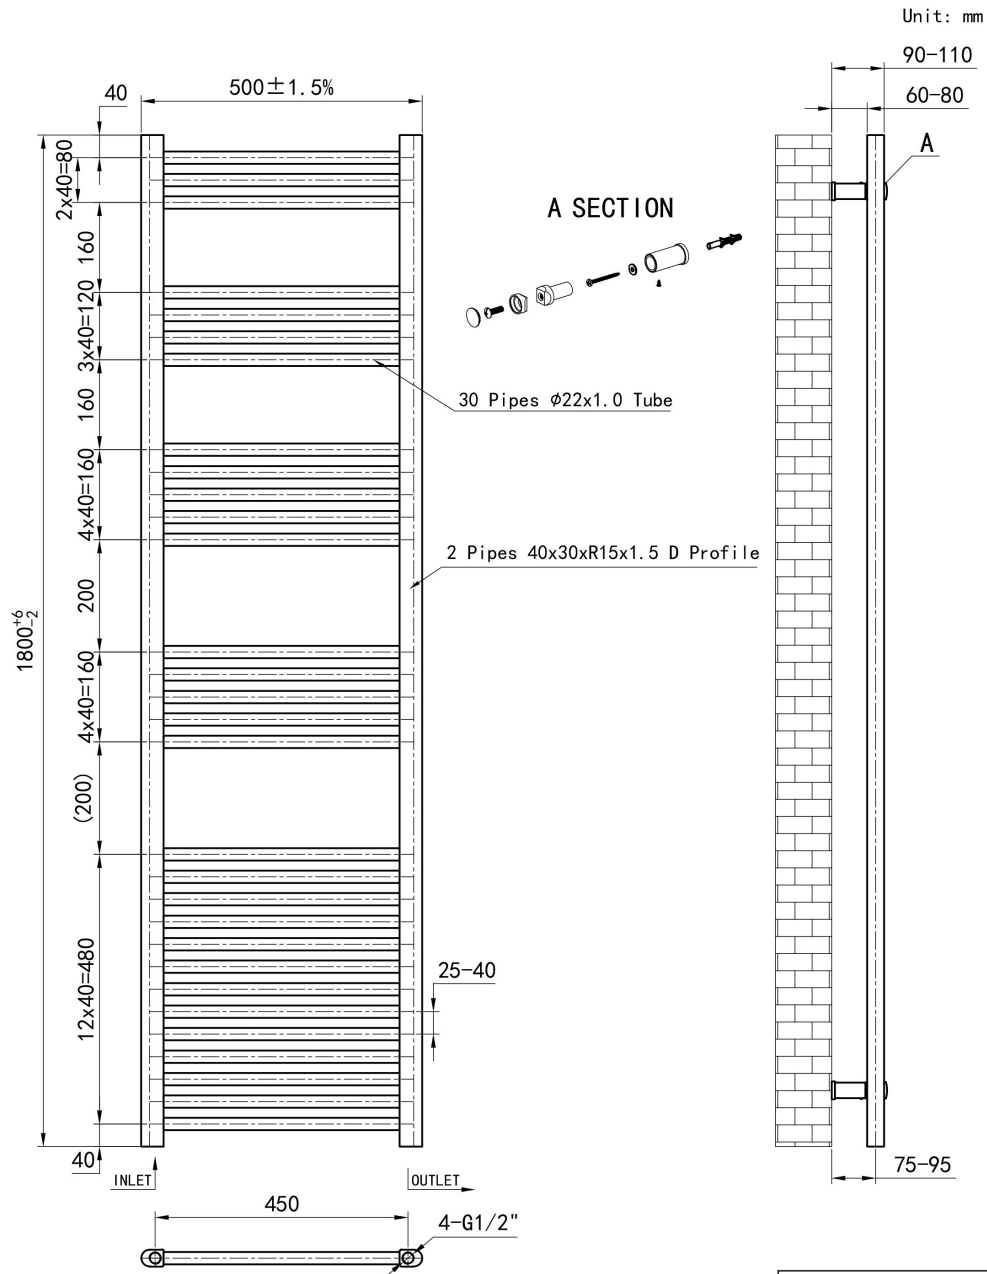

DATASHEET

Image

General Information

Product:	41.0027
Description:	Wendover Straight Multirail 1800 x 500
Website Link:	(Click Here)
Product Type:	Towel Rail
Brand:	Eastbrook Company
Colour:	Chrome
Material:	Mild Steel
Height (mm):	1800mm
Width (mm):	500mm
Net Weight (kg):	12.18kg
Product Range:	Wendover

Product Specifications

Warranty:	5 Year(s)
Supplied with fixings:	Yes
Orientation:	Portrait
BTU $\Delta T50^{\circ}\text{C}$:	1799
BTU $\Delta T60^{\circ}\text{C}$:	2303
Watts $\Delta T50^{\circ}\text{C}$:	528
Watts $\Delta T60^{\circ}\text{C}$:	675

Drawing

Wendover Straight 1800 x 500mm. Technical Drawing

Eastbrook 
Eastbrook Road, Gloucester GL4 3DB
Technical Helpline : 01452 317890
Mon - Fri / 8am - 5pm
Email : technical@eastbrookco.com