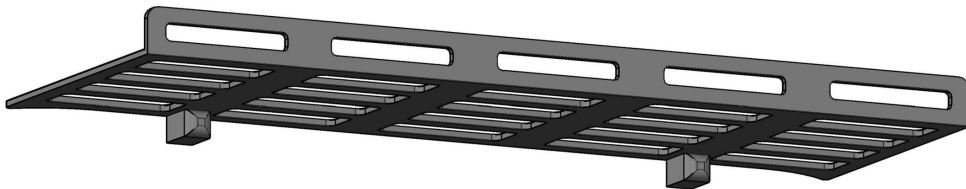

DATASHEET

Image

General Information

Product:	89.0452
Description:	Design Towel Shelf 470mm Withington/Peretti
Website Link:	(Click Here)
Product Type:	Clearance Towel Shelf
Brand:	Eastbrook Company
Colour:	Matt White
Material:	Mild Steel
Width (mm):	470mm
Net Weight (kg):	0.52kg
Product Range:	Universal

Product Specifications

Warranty:	1 Year(s)
-----------	-----------

Drawing

Design Towel Shelf Peretti / Withington 280 / 375 / 470mm. Technical Drawing

Eastbrook 
Eastbrook Road, Gloucester GL4 3DB
Technical Helpline : 01452 317890
Mon - Fri / 8am - 5pm
Email : technical@eastbrookco.com