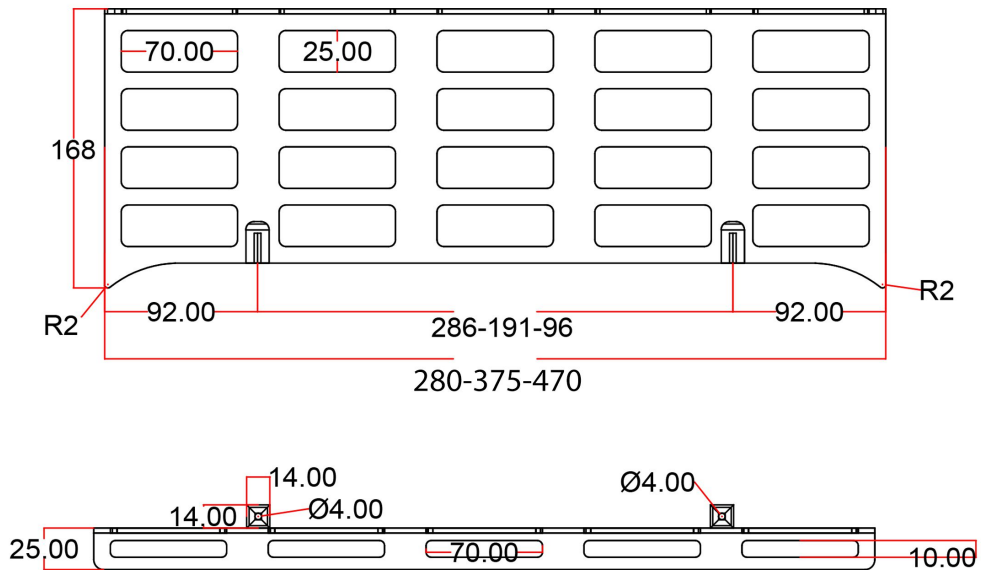

DATASHEET

Image

General Information

Product:	89.0452
Description:	Design Towel Shelf 470mm Withington/Peretti
Website Link:	(Click Here)
Product Type:	Clearance Towel Shelf
Brand:	Eastbrook Company
Colour:	Matt White
Material:	Mild Steel
Width (mm):	470mm
Net Weight (kg):	0.52kg
Product Range:	Universal

Product Specifications

Warranty:	1 Year(s)
-----------	-----------

Drawing

Design Towel Shelf Peretti / Withington 280 / 375 / 470mm. Technical Drawing

Eastbrook 
Eastbrook Road, Gloucester GL4 3DB
Technical Helpline : 01452 317890
Mon - Fri / 8am - 5pm
Email : technical@eastbrookco.com