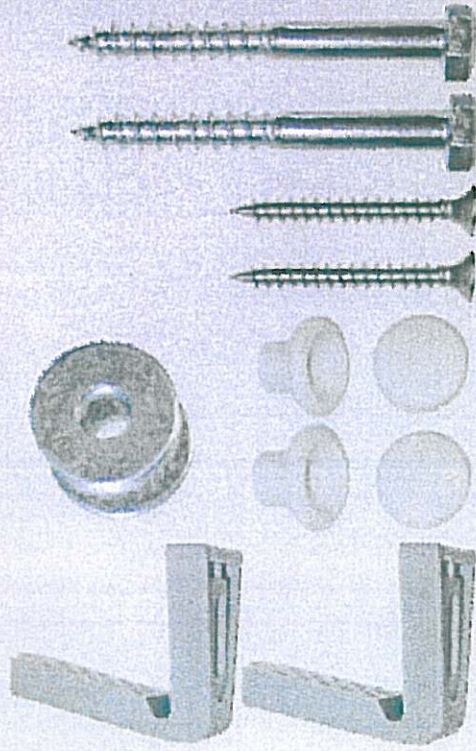

WC Pan Side Fixing Set - WB5N

The fixing can be used to wall mount certain types of 'side fixed' ceramic trap covers or wash basin semi-pedestals.

This special fixing set is only for use with pans and bidets with a lateral or side-fixing hole. The nylon bracket is screwed to the floor and the pan or bidet is clamped in position through the hole with the screw. The small nylon bush protects the ceramic and the special plastic cap hides the screw.