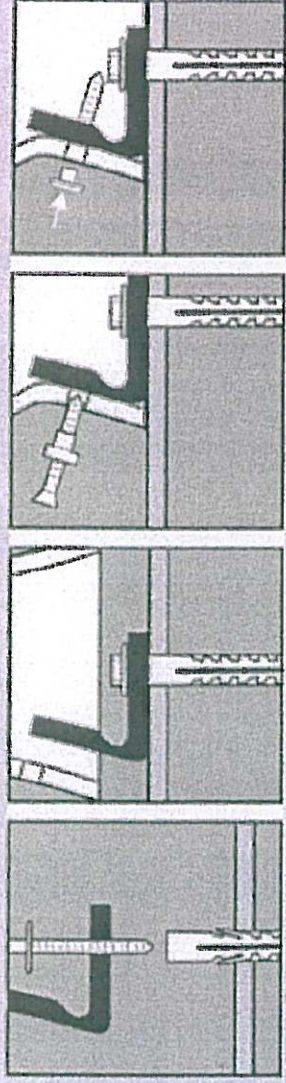

WC Pan Side Fixing Set - WB5N

The fixing can be used to wall mount certain types of 'side fixed' ceramic trap covers or wash basin semi-pedestals.

This special fixing set is only for use with pans and bidets with a lateral or side-fixing hole. The nylon bracket is screwed to the floor and the pan or bidet is clamped in position through the hole with the screw. The small nylon bush protects the ceramic and the special plastic cap hides the screw.