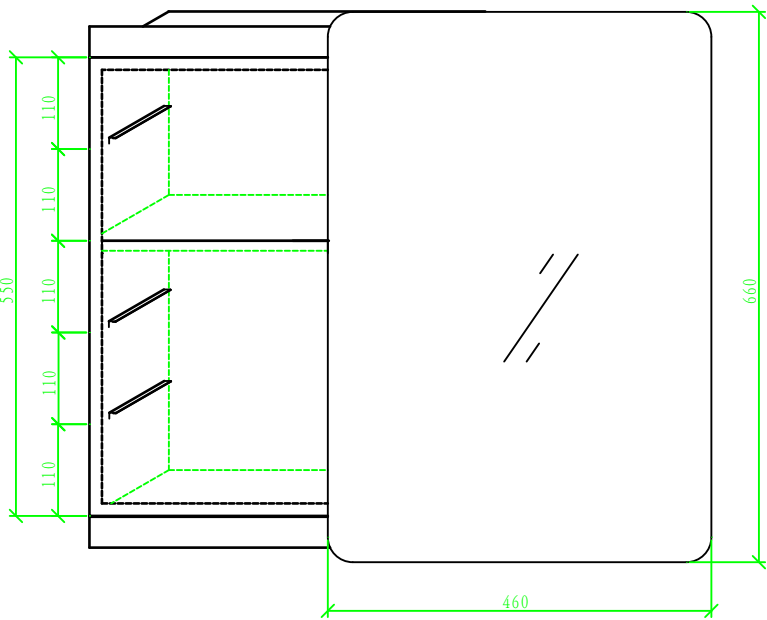

Eastbrook Road, Gloucester GL4 3DB  
Technical Helpline: 01452 317890  
email: [technical@eastbrookco.com](mailto:technical@eastbrookco.com)

YL366C-1#

NW366H#