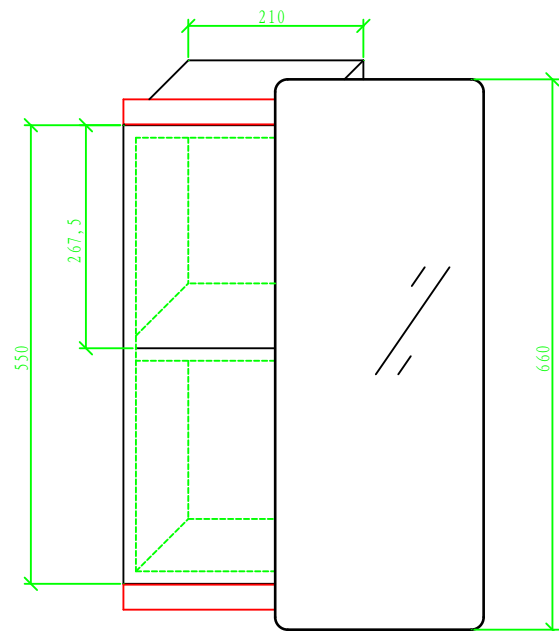

Eastbrook Road, Gloucester GL4 3DB  
Technical Helpline: 01452 317890  
email: [technical@eastbrookco.com](mailto:technical@eastbrookco.com)

YL366C-1#

NW366H#