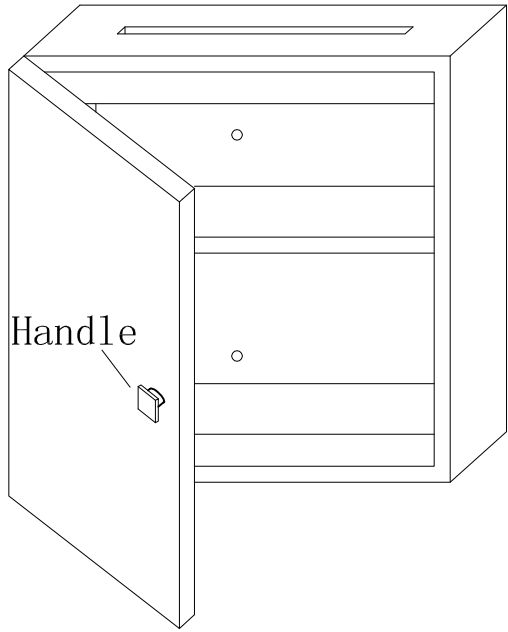

Eastbrook Road, Gloucester GL4 3DB
Technical Helpline: 01452 317890
email: technical@eastbrookco.com

Self-tapping screws

Handle

Plastic fasten bolts

Decorative caps

56.1039 (YL-A02) Cabinet with LED