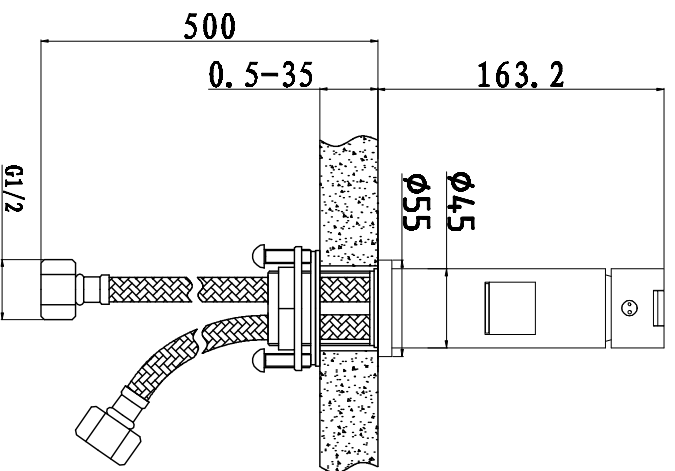

Eastbrook Road, Cloucester GL4 3DB
Technical Helpline: 01452 317890
email: technical@eastbrookco.com

56.2000