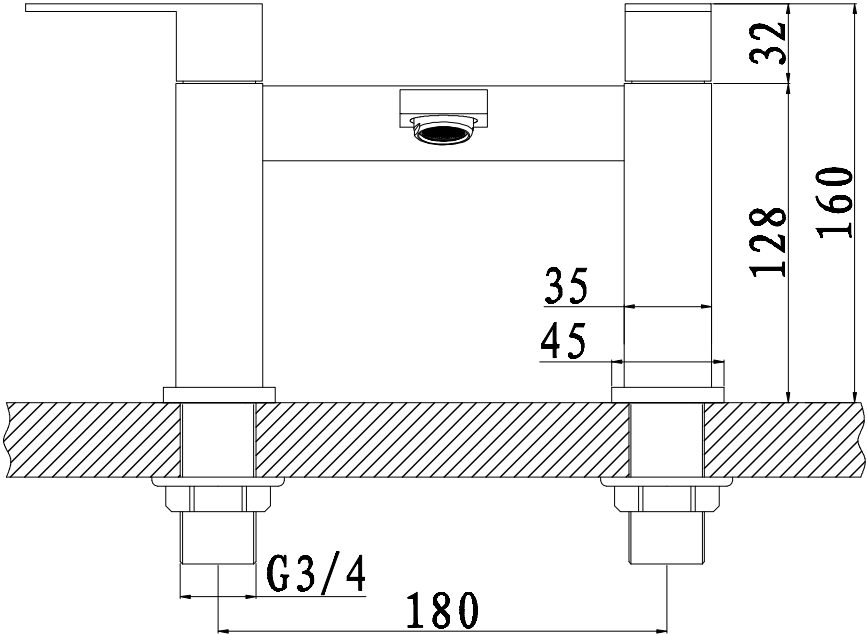

Eastbrook Road, Gloucester GL4 3DB  
Technical Helpline: 01452 317890  
email: technical@eastbrookco.com

56. 2013