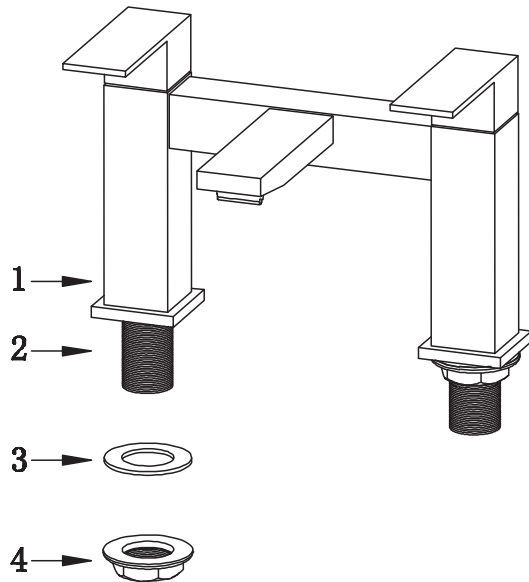

COMPONENTS

The mixer set comprises of the following :

- 1 Bath Filler
- 2 Connection sleeve with male screw(2 off)
- 3 Fixing gasket(2 off)
- 4 Fixing nut(2 off)

check that all parts are correct

fig. 1

INSTALLATION

Fit the mixer into the bath as shown in fig. 1
Connect the hot and cold supplies to the taps
using standard BSP tap connectors
(3/4" Diameter)