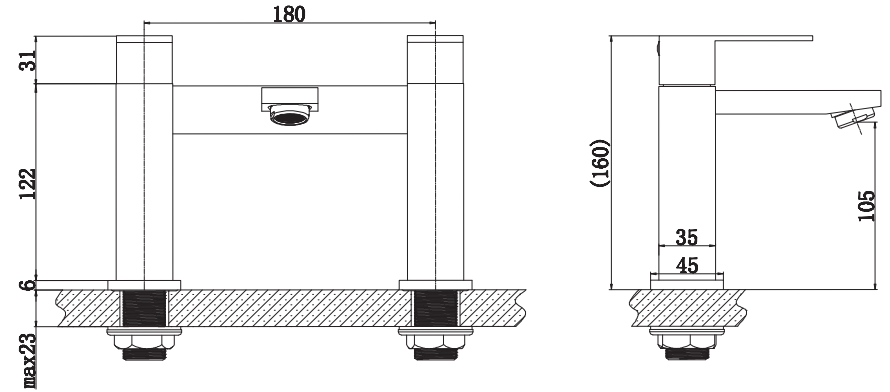

COMPONENTS

The mixer set comprises of the following :

- 1 Bath Filler
- 2 Connection sleeve with male screw(2 off)
- 3 Fixing gasket(2 off)
- 4 Fixing nut(2 off)

check that all parts are correct

fig. 1

INSTALLATION

Fit the mixer into the bath as shown in fig. 1
Connect the hot and cold supplies to the taps
using standard BSP tap connectors
(3/4" Diameter)