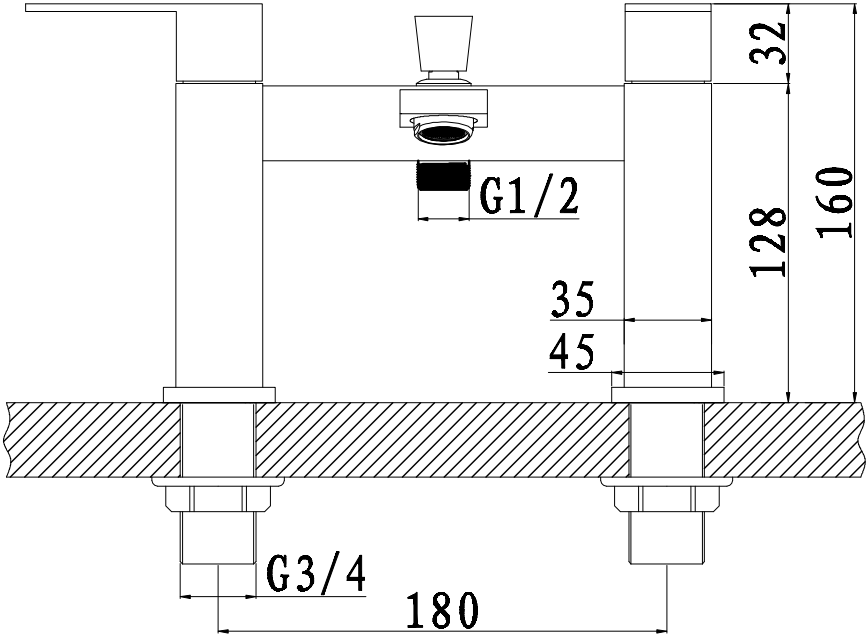

Eastbrook Road, Gloucester GL4 3DB
Technical Helpline: 01452 317890
email: technical@eastbrookco.com

56. 2014