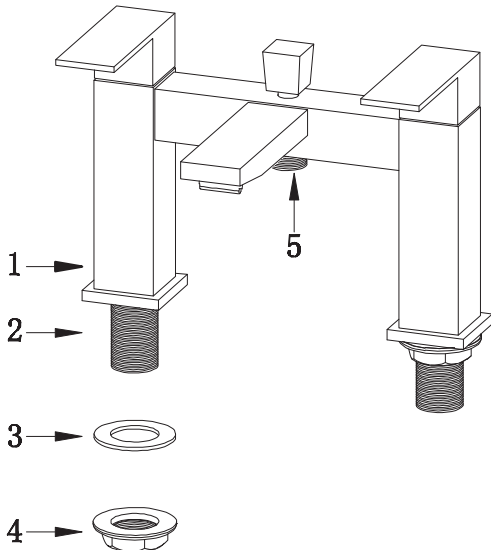

COMPONENTS

The mixer set comprises of the following :

- 1 Bath Shower Mixer
- 2 Connection sleeve with male screw(2 off)
- 3 Fixing gasket(2 off)
- 4 Fixing nut(2 off)
- 5 Commutator

check that all parts are correct

fig. 1

INSTALLATION

Fit the mixer into the bathtub as shown in fig.1

Connect the hot and cold supplies to the taps using standard BSP tap connectors (3/4" Diameter)