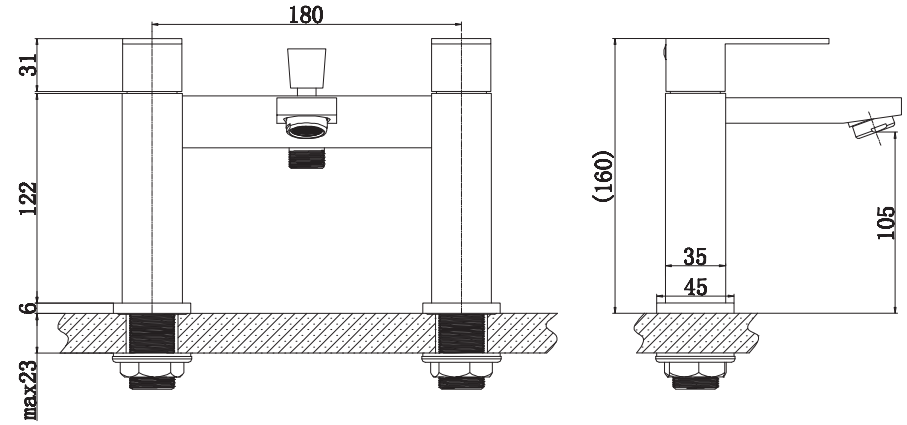

COMPONENTS

The mixer set comprises of the following :

- 1 Bath Shower Mixer
- 2 Connection sleeve with male screw(2 off)
- 3 Fixing gasket(2 off)
- 4 Fixing nut(2 off)
- 5 Commutator

check that all parts are correct

fig. 1

INSTALLATION

Fit the mixer into the bathtub as shown in fig.1

Connect the hot and cold supplies to the taps using standard BSP tap connectors (3/4" Diameter)