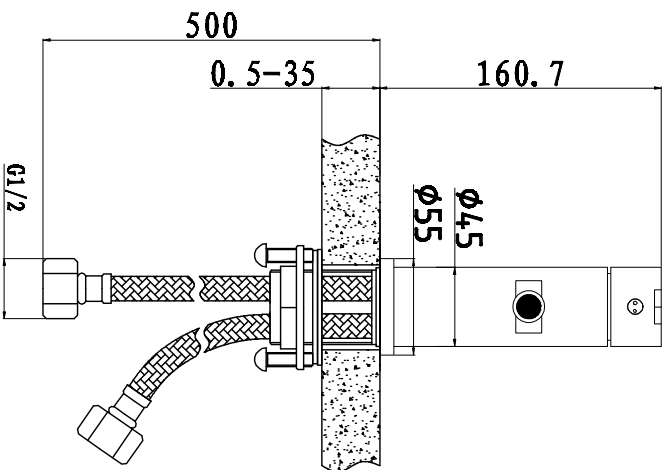

Eastbrook Road, Gloucester GL4 3DB
Technical Helpline: 01452 317890
email: technical@eastbrookco.com

56. 2016