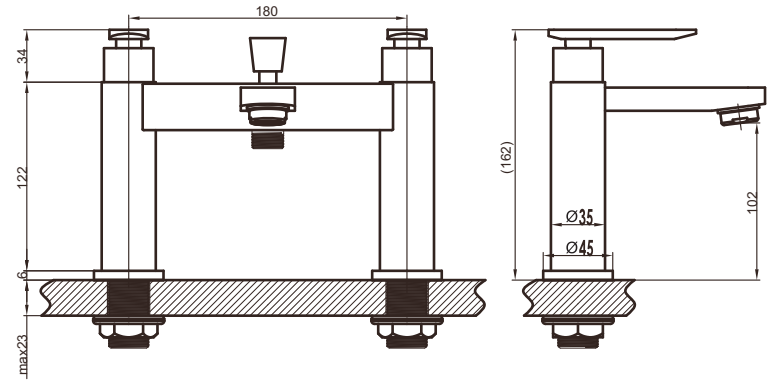

The mixer set comprises of the following :

- 1 Bath Shower Mixer
- 2 Connection sleeve with male screw(2 off)
- 3 Fixing gasket(2 off)
- 4 Fixing nut(2 off)
- 5 Commutator

check that all parts are correct

fig. 1

INSTALLATION

Fit the mixer into the bathtub as shown in fig.1

Connect the hot and cold supplies to the taps using standard BSP tap connectors (3/4" Diameter)