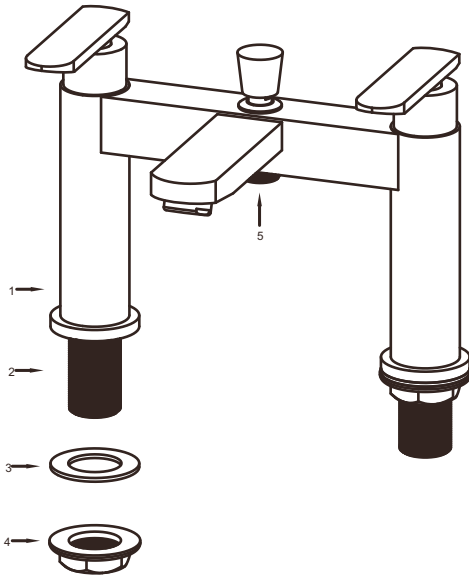

The mixer set comprises of the following :

- 1 Bath Shower Mixer
- 2 Connection sleeve with male screw(2 off)
- 3 Fixing gasket(2 off)
- 4 Fixing nut(2 off)
- 5 Commutator

check that all parts are correct

fig. 1

INSTALLATION

Fit the mixer into the bathtub as shown in fig.1

Connect the hot and cold supplies to the taps using standard BSP tap connectors (3/4" Diameter)