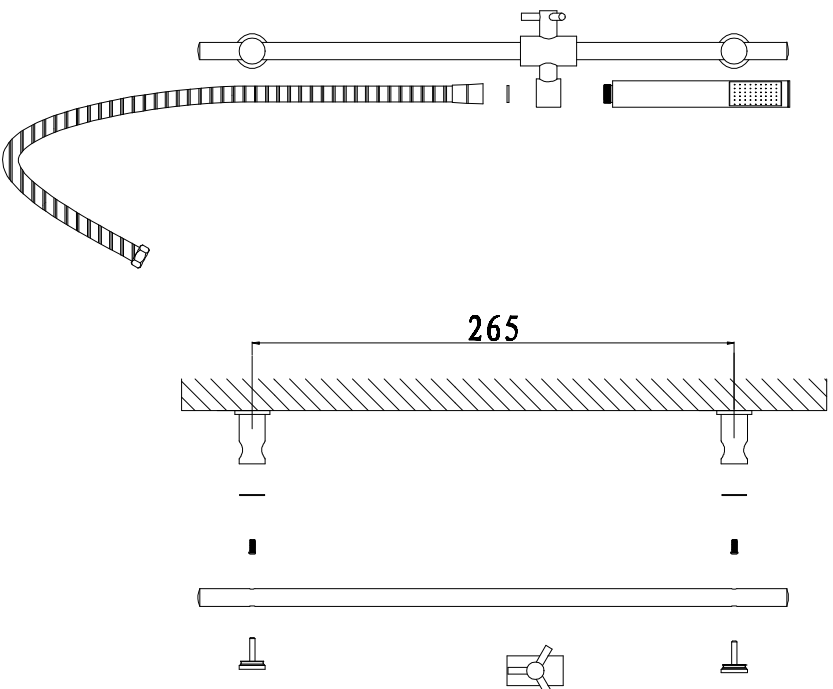

**Eastbrook**

Eastbrook Road, Gloucester GL4 3DB  
Technical Helpline: 01452 317890  
email: [technical@eastbrookco.com](mailto:technical@eastbrookco.com)

**56. 2021**