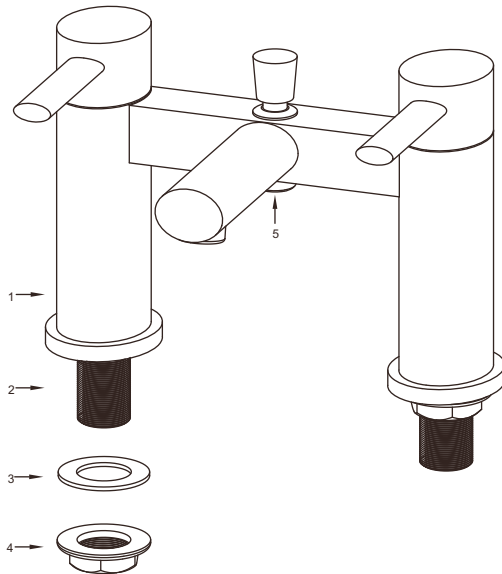

COMPONENTS

The mixer set comprises of the following :

1 Bath Shower Mixer

2 Connection sleeve with male screw(2 off)

3 Fixing gasket(2 off)

4 Fixing nut(2 off)

5 Commutator

check that all parts are correct

fig. 1

INSTALLATION

Fit the mixer into the bathtub as shown in fig.1

Connect the hot and cold supplies to the taps using standard BSP tap connectors (3/4" Diameter)