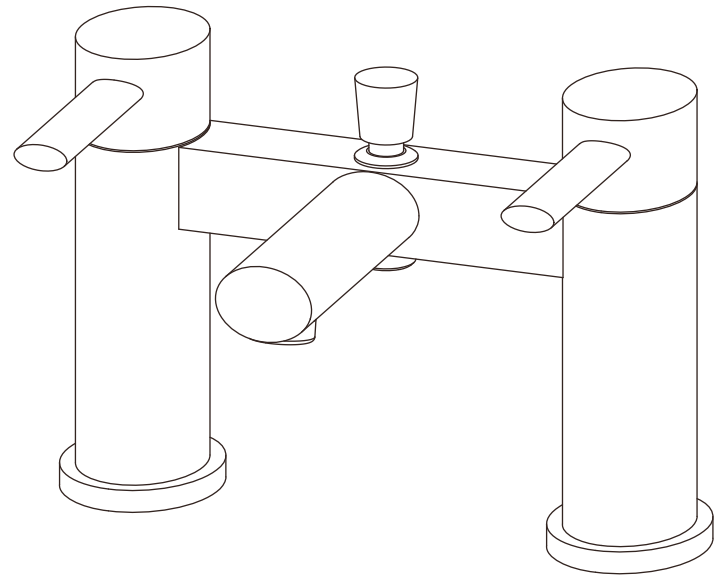

Eastbrook

Eastbrook Road, Gloucester GL4 3DB
Technical Helpline: 01452 317890
email: technical@eastbrookco.com

DOUBLE HANDLES BATH&SHOWER MIXER

Installation/Instruction

56.2044

Cortauld BSM only

Manufacturers Code:50392

COMPONENTS

The mixer set comprises of the following :

1 Bath Shower Mixer

2 Connection sleeve with male screw(2 off)

3 Fixing gasket(2 off)

4 Fixing nut(2 off)

5 Commutator

check that all parts are correct

fig. 1

INSTALLATION

Fit the mixer into the bathtub as shown in fig.1

Connect the hot and cold supplies to the taps using standard BSP tap connectors (3/4" Diameter)