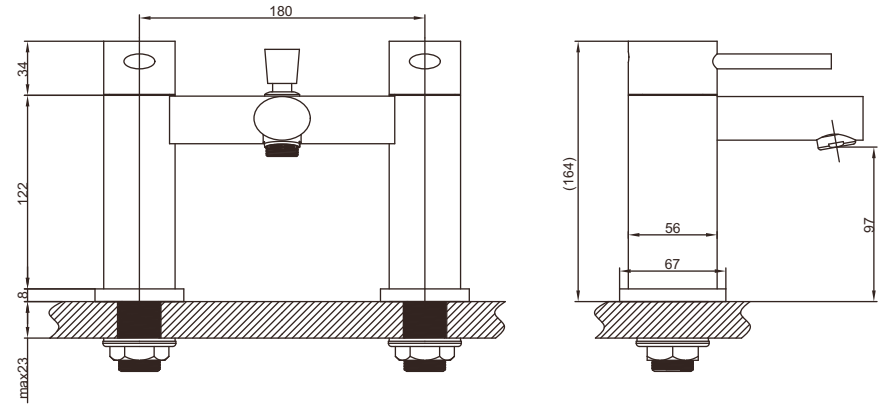

COMPONENTS

The mixer set comprises of the following :

1 Bath Shower Mixer

2 Connection sleeve with male screw(2 off)

3 Fixing gasket(2 off)

4 Fixing nut(2 off)

5 Commutator

check that all parts are correct

fig. 1

INSTALLATION

Fit the mixer into the bathtub as shown in fig.1

Connect the hot and cold supplies to the taps using standard BSP tap connectors (3/4" Diameter)