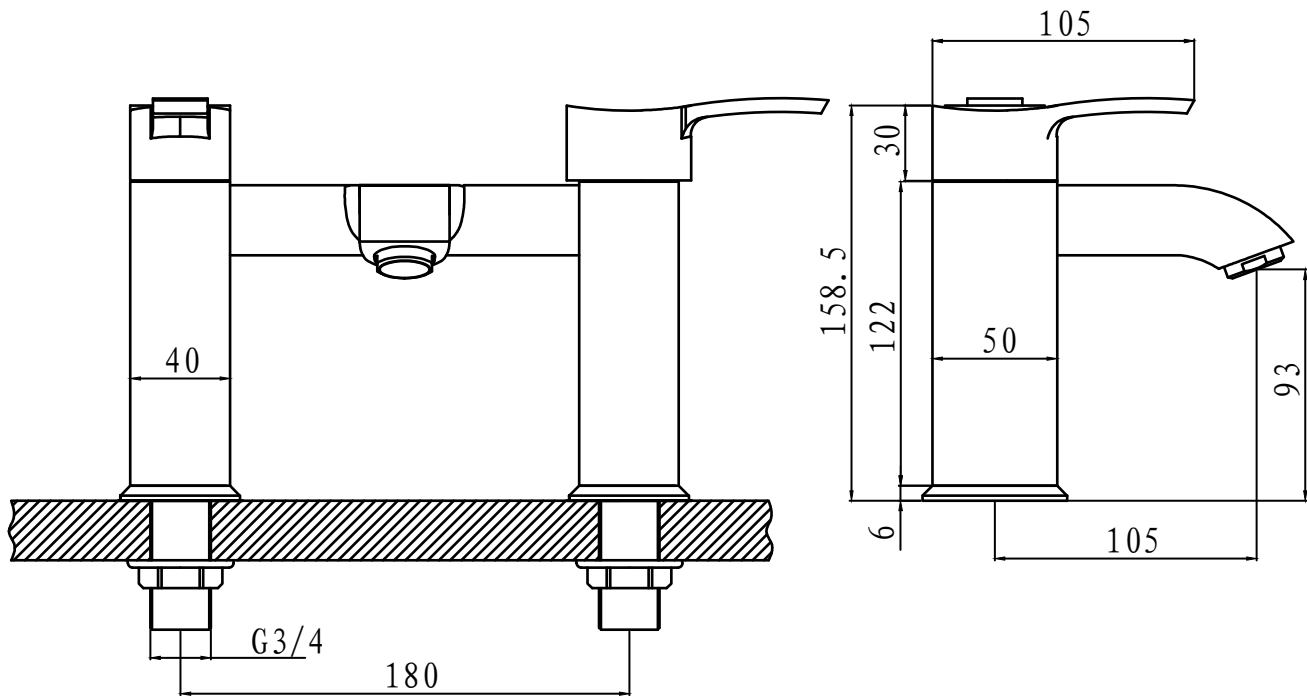

Eastbrook Road, Gloucester GL4 3DB  
Technical Helpline: 01452 317890  
email: [technical@eastbrookco.com](mailto:technical@eastbrookco.com)

56.2033