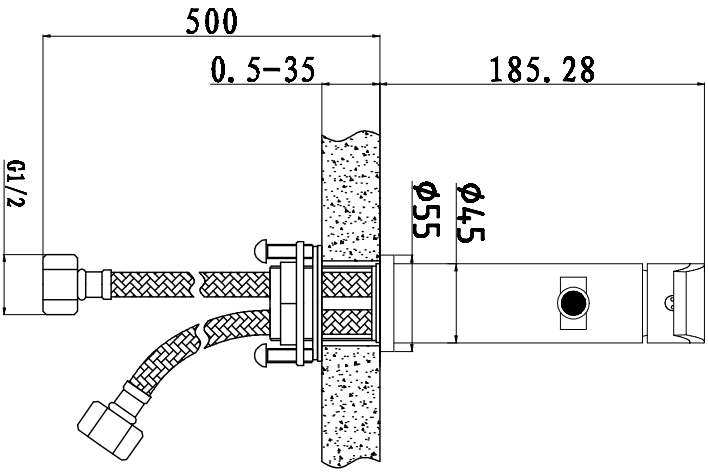

Eastbrook Road, Gloucester GL4 3DB
Technical Helpline: 01452 317890
email: technical@eastbrookco.com

56.2036