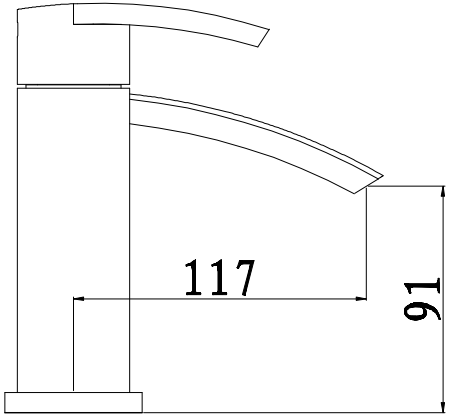

Eastbrook Road, Gloucester GL4 3DB  
Technical Helpline: 01452 317890  
email: [technical@eastbrookco.com](mailto:technical@eastbrookco.com)

56. 2038