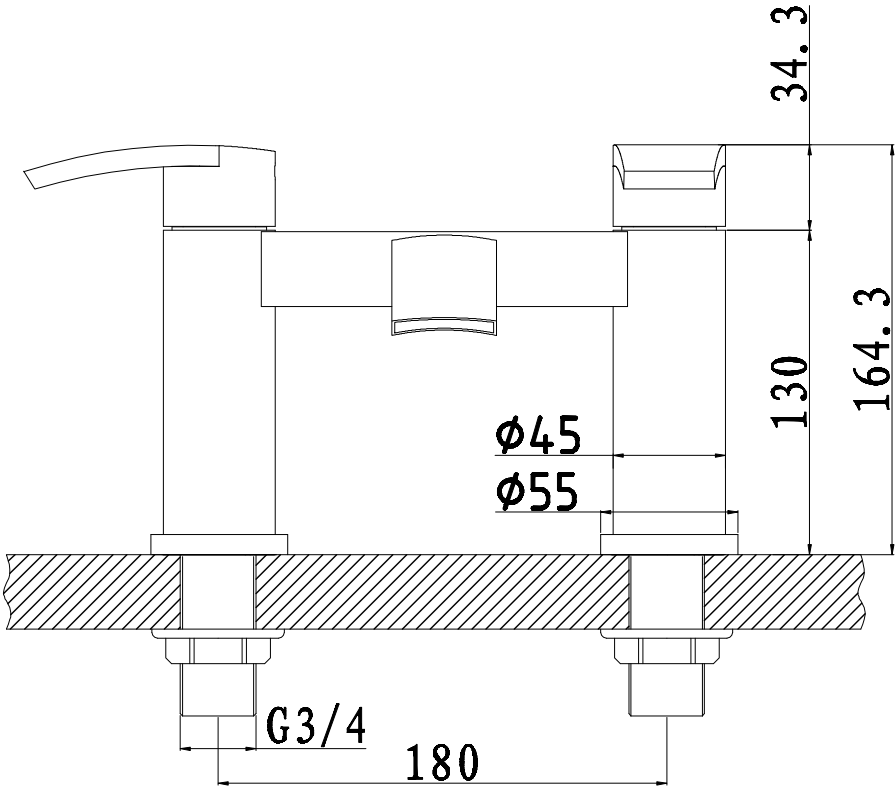

Eastbrook Road, Gloucester GL4 3DB  
Technical Helpline: 01452 317890  
email: [technical@eastbrookco.com](mailto:technical@eastbrookco.com)

56. 2038