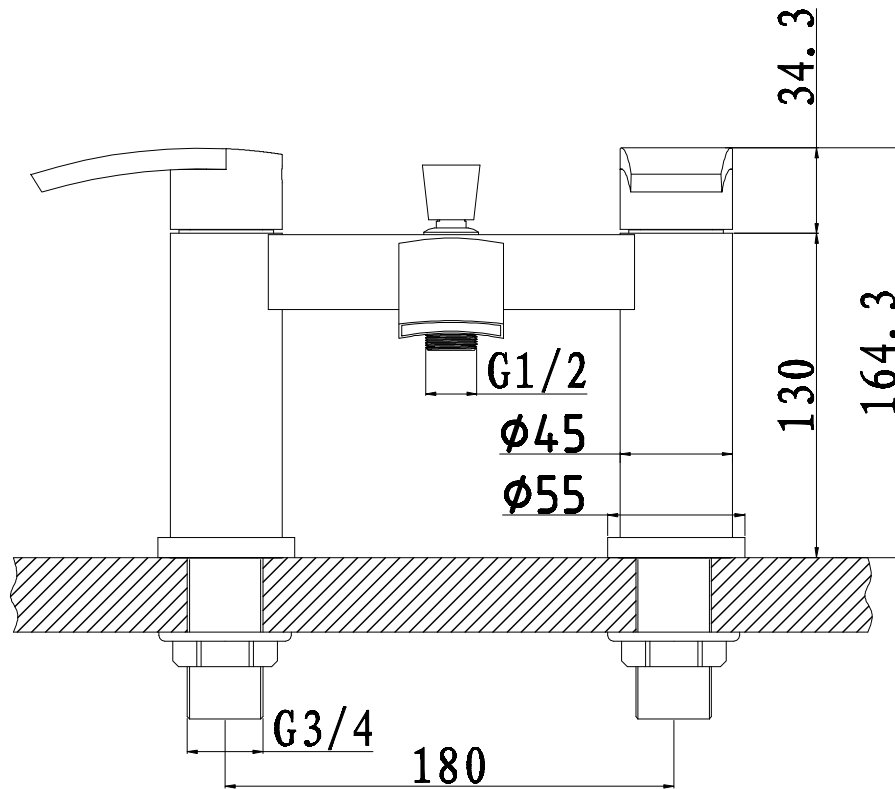

Eastbrook Road, Gloucester GL4 3DB  
Technical Helpline: 01452 317890  
email: technical@eastbrookco.com

56. 2039