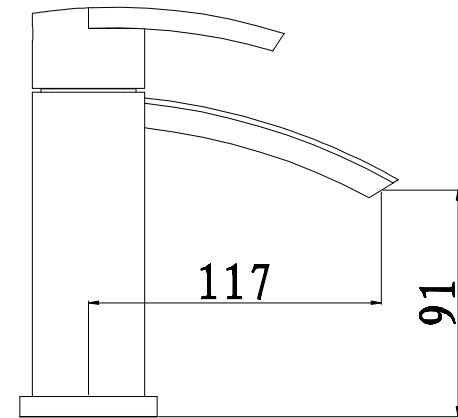

Eastbrook Road, Gloucester GL4 3DB  
Technical Helpline: 01452 317890  
email: technical@eastbrookco.com

56. 2039