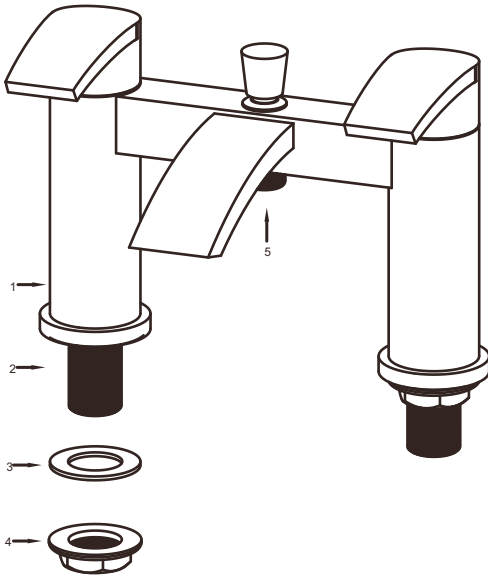

COMPONENTS

The mixer set comprises of the following :

1 Bath Shower Mixer

2 Connection sleeve with male screw(2 off)

3 Fixing gasket(2 off)

4 Fixing nut(2 off)

5 Commutator

check that all parts are correct

fig. 1

INSTALLATION

Fit the mixer into the bathtub as shown in fig.1

Connect the hot and cold supplies to the taps using standard BSP tap connectors (3/4" Diameter)