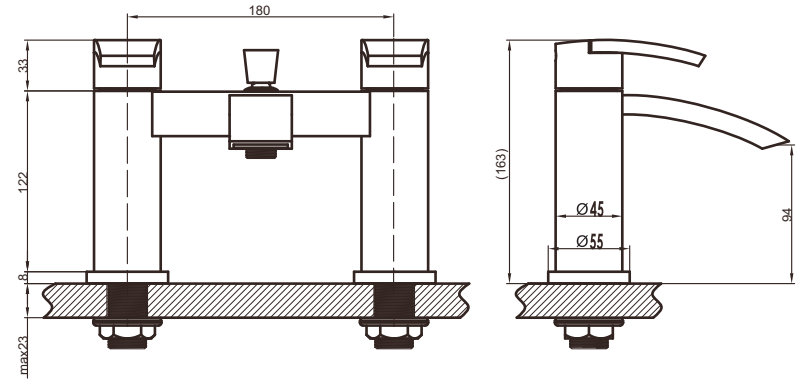

COMPONENTS

The mixer set comprises of the following :

1 Bath Shower Mixer

2 Connection sleeve with male screw(2 off)

3 Fixing gasket(2 off)

4 Fixing nut(2 off)

5 Commutator

check that all parts are correct

fig. 1

INSTALLATION

Fit the mixer into the bathtub as shown in fig.1

Connect the hot and cold supplies to the taps using standard BSP tap connectors (3/4" Diameter)