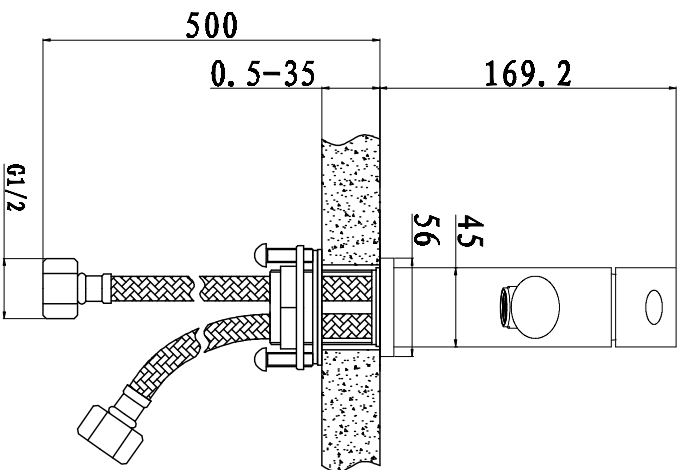

Eastbrook Road, Gloucester GL4 3DB
Technical Helpline: 01452 317890
email: technical@eastbrookco.com

56.2040