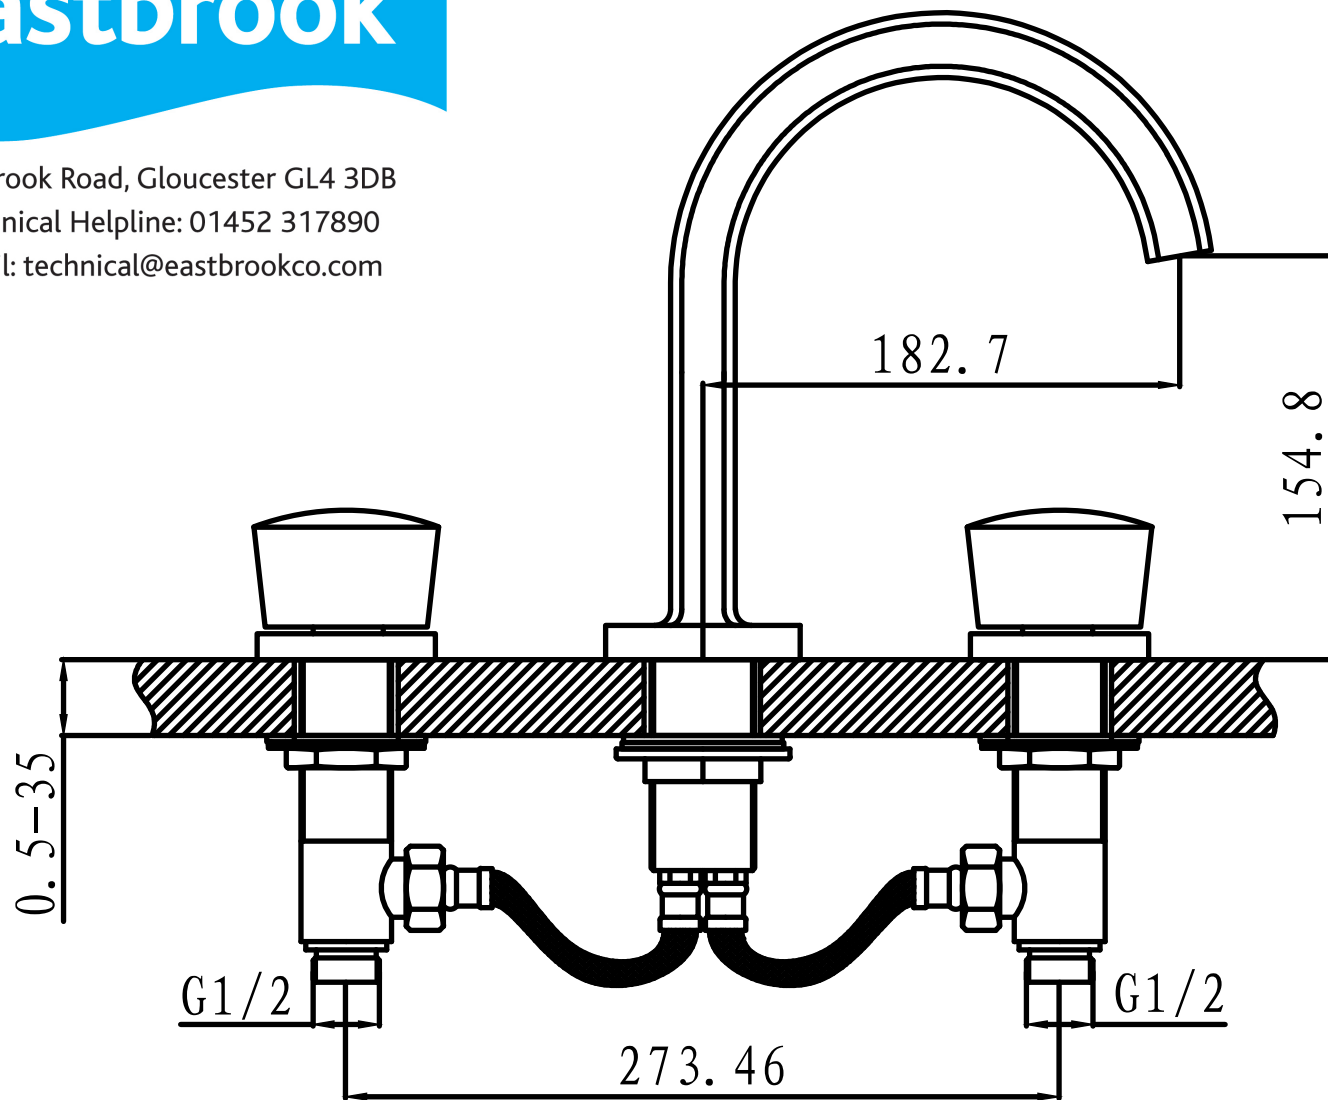

Eastbrook

Eastbrook Road, Gloucester GL4 3DB
Technical Helpline: 01452 317890
email: technical@eastbrookco.com

56.2051