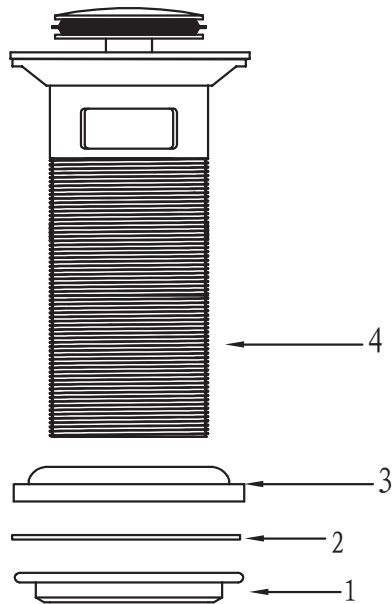

## COMPONENTS

The basin mixer contains the following:

- 1 Lower waste outlet
- 2 Lower silicon seal
- 3 Upper silicon seal
- 4 Upper waste outlet

### Fitting the waste unit

Slide the silicon seal onto the upper waste outlet and fit the lower silicon seal onto the lip on the lower waste outlet. Place the upper waste fitting into the drainage hole in the monobasin. Screw the lower waste outlet into the upper waste outlet.