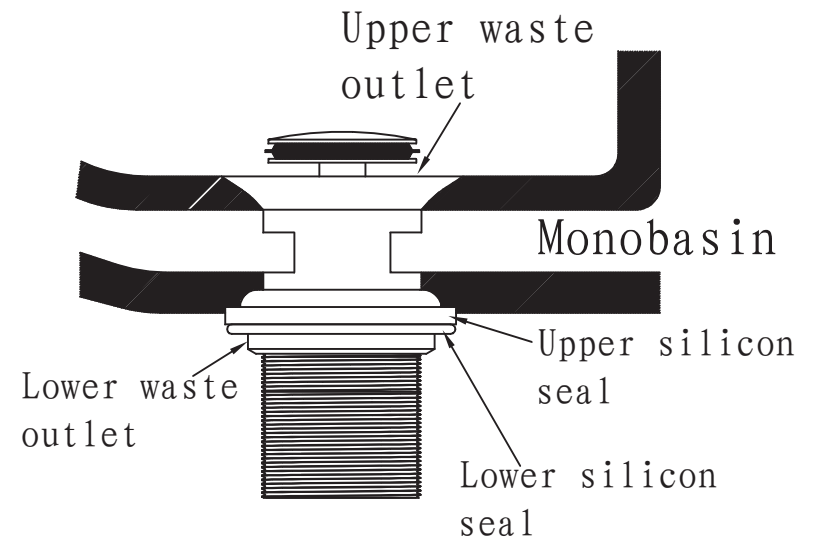

## COMPONENTS

The basin mixer contains the following:

- 1 Lower waste outlet
- 2 Lower silicon seal
- 3 Upper silicon seal
- 4 Upper waste outlet

### Fitting the waste unit

Slide the silicon seal onto the upper waste outlet and fit the lower silicon seal onto the lip on the lower waste outlet. Place the upper waste fitting into the drainage hole in the monobasin. Screw the lower waste outlet into the upper waste outlet.