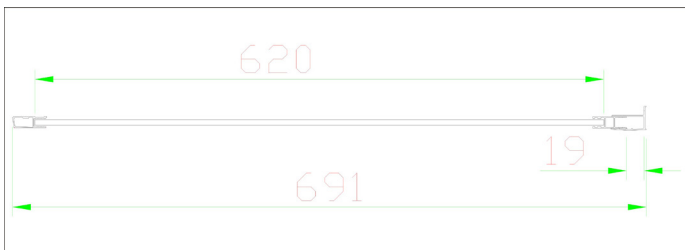

### General Information

Product:	58.581
Description:	Volente 700 side panel
Product Type:	Side Panel
Brand:	Eastbrook Company
Colour:	Brushed Brass
Material:	Tempered Glass
Height (mm):	1850mm
Width (mm):	700mm
Length (mm):	43mm
Net Weight (kg) (kg):	20kg
Product Range:	Volente