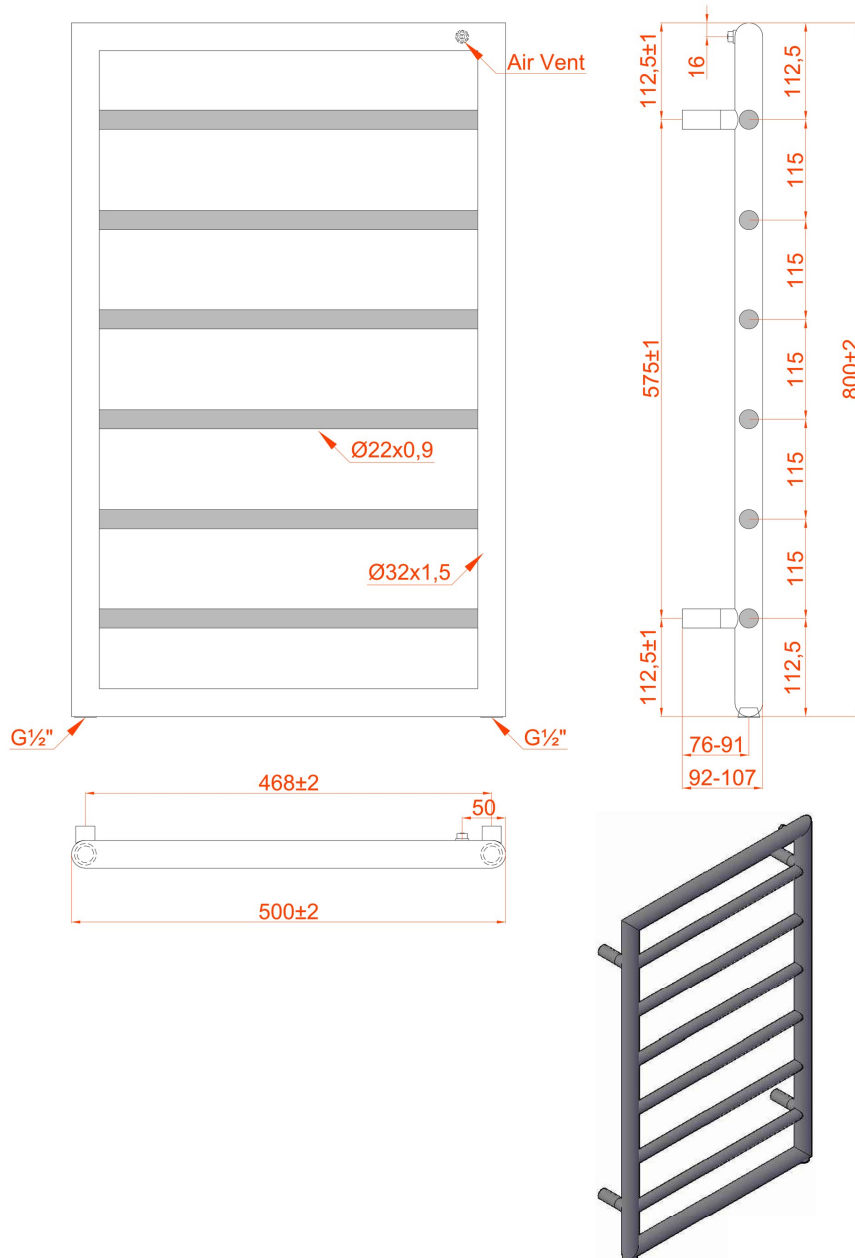

DATASHEET

Image

General Information

Product:	61.0032
Description:	Kenilworth 800 x 500mm. Towel Rail
Website Link:	(Click Here)
Product Type:	Towel Rail
Brand:	Eastbrook Company
Colour:	Chrome
Material:	Mild Steel
Height (mm):	800mm
Width (mm):	500mm
Net Weight (kg):	4.31kg
Product Range:	Kenilworth

Product Specifications

Warranty:	5 Year(s)
Supplied with fixings:	Yes
Orientation:	Vertical
BTU $\Delta T50^{\circ}\text{C}$:	580
BTU $\Delta T60^{\circ}\text{C}$:	734
Watts $\Delta T50^{\circ}\text{C}$:	170
Watts $\Delta T60^{\circ}\text{C}$:	215

Drawing

Kenilworth 800 x 500mm. Technical Drawing

* Element can only be fitted on the right hand side.

Eastbrook 
Eastbrook Road, Gloucester GL4 3DB
Technical Helpline : 01452 317890
Mon - Fri / 8am - 5pm
Email : technical@eastbrookco.com