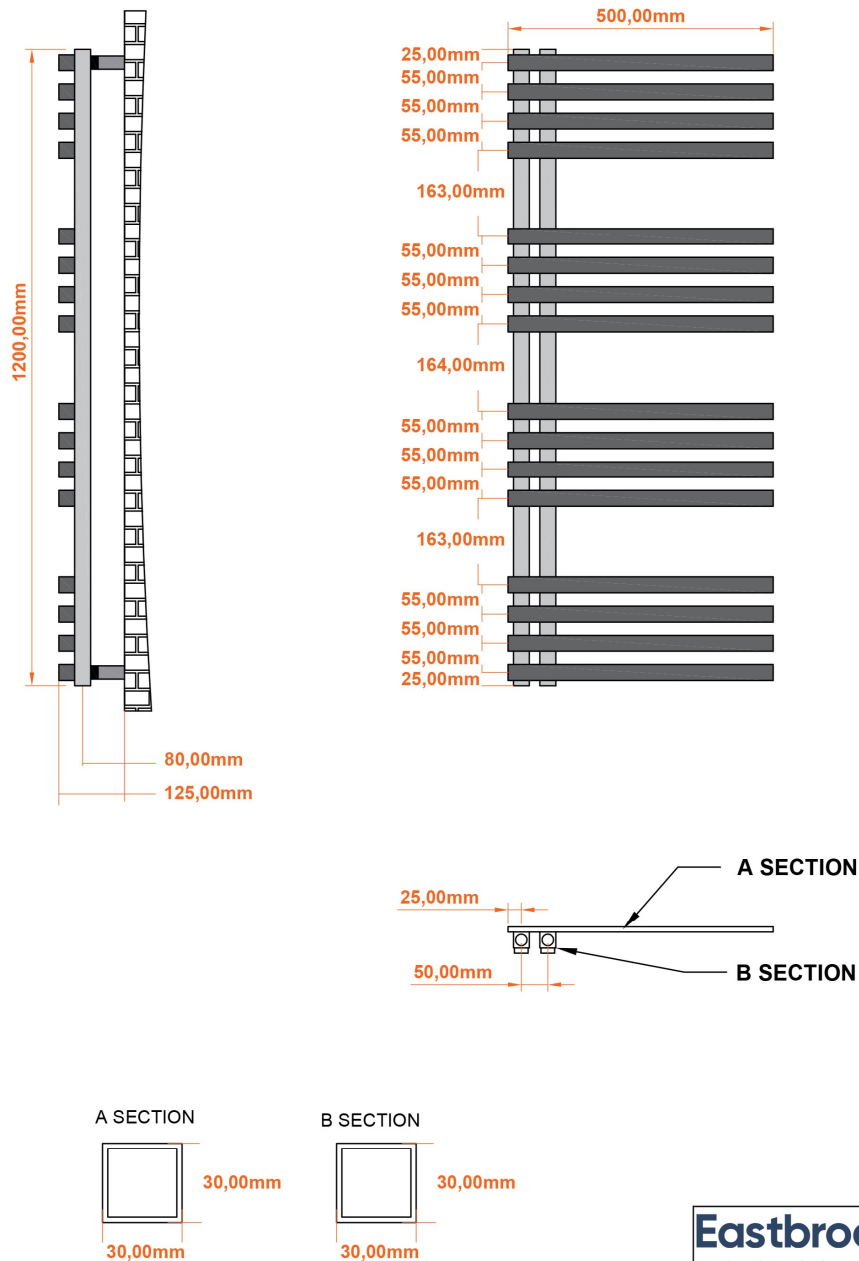

DATASHEET

Image

General Information

Product:	89:1372
Description:	Reinbach 1200 x 500mm Towel Rail
Website Link:	(Click Here)
Product Type:	Towel Rail
Brand:	Eastbrook Company
Colour:	Matt Grey
Material:	Mild Steel
Height (mm):	1200mm
Width (mm):	500mm
Net Weight (kg):	14.3kg
Product Range:	Reinbach

Product Specifications

Warranty:	5 Year(s)
Supplied with fixings:	Yes
BTU $\Delta T50^{\circ}\text{C}$:	1808
BTU $\Delta T60^{\circ}\text{C}$:	2278
Watts $\Delta T50^{\circ}\text{C}$:	530
Watts $\Delta T60^{\circ}\text{C}$:	668

Drawing

Reinbach 1200 x 500mm. Technical Drawing

Eastbrook 
Eastbrook Road, Gloucester GL4 3DB
Technical Helpline : 01452 317890
Mon - Fri / 8am - 5pm
Email : technical@eastbrookco.com