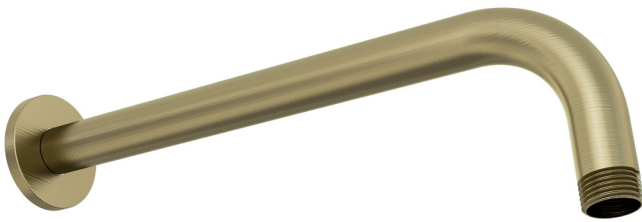

DATASHEET

Image

General Information

Product:	98.2095
Description:	Meriden Wall Mounted Arm 390MM
Website Link:	(Click Here)
Product Type:	Shower Arm
Brand:	Eastbrook Company
Colour:	Brushed Brass
Material:	Stainless Steel
Width (mm):	52mm
Length (mm):	390mm
Net Weight (kg) (kg):	0.25kg
Product Range:	Meriden

Product Specifications

Warranty:	2 Year(s)
Finish:	Brushed
Mounting:	Wall
Minimum Bar Pressure re-	0.5

Drawing