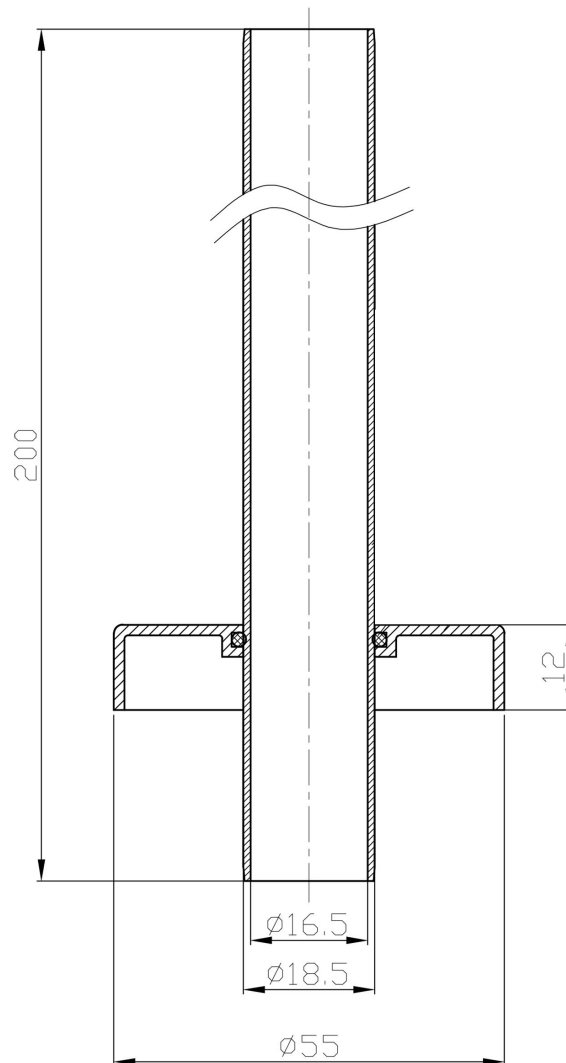

DATASHEET

Image

General Information

Product:	41.0599
Description:	15mm Sleeve Kit & Shrouds
Website Link:	(Click Here)
Product Type:	Pipe Shroud
Brand:	Eastbrook Company
Colour:	Matt Grey
Material:	Brass
Net Weight (kg):	0.26kg
Product Range:	Universal

Product Specifications

Warranty:	5 Year(s)
-----------	-----------

Drawing

15mm Sleeve Kit & Shrouds Technical Drawing

FEATURES

- Manufactured from high quality brass
- Suitable for 15mm pipes, must be fitted together with radiator installation
- Each kit includes two pipe shrouds and two collars
- Shroud length 200mm., can be cut to desired length