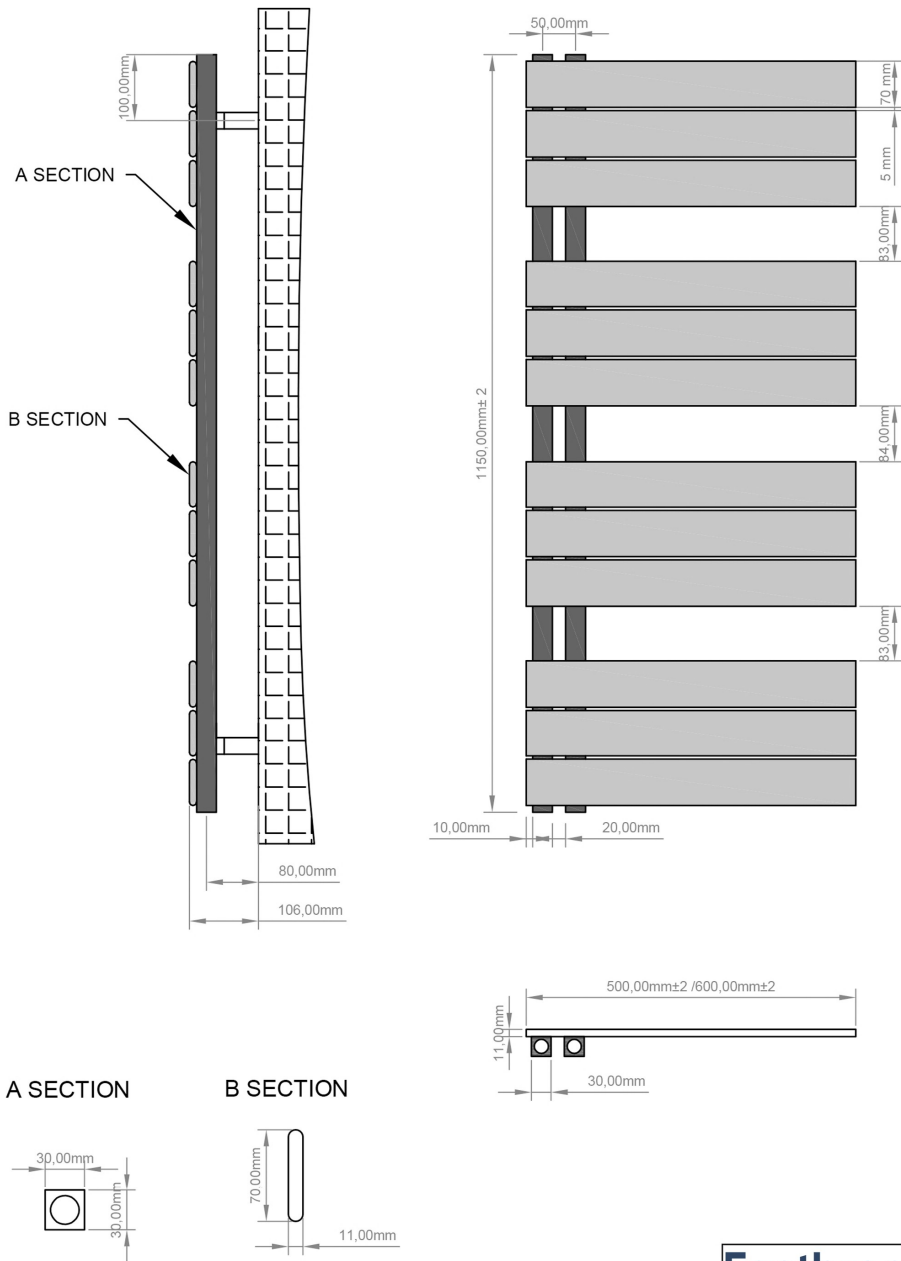

DATASHEET

Image

General Information

Product:	89.0624
Description:	Helmsley 1150 x 500 Towel Rail
Website Link:	(Click Here)
Product Type:	Towel Rail
Brand:	Eastbrook Company
Colour:	Matt Grey
Material:	Mild Steel
Height (mm):	1150mm
Width (mm):	500mm
Net Weight (kg):	14.7kg
Product Range:	Helmsley

Product Specifications

Warranty:	5 Year(s)
Supplied with fixings:	Yes
BTU $\Delta T50^{\circ}\text{C}$:	1619
BTU $\Delta T60^{\circ}\text{C}$:	2072
Watts $\Delta T50^{\circ}\text{C}$:	475
Watts $\Delta T60^{\circ}\text{C}$:	607

Drawing

Helmsley 1150 x 500/600mm. Technical Drawing

A SECTION

B SECTION

scale:1/2

Eastbrook 
Eastbrook Road, Gloucester GL4 3DB
Technical Helpline : 01452 317890
Mon - Fri / 8am - 5pm
Email : technical@eastbrookco.com