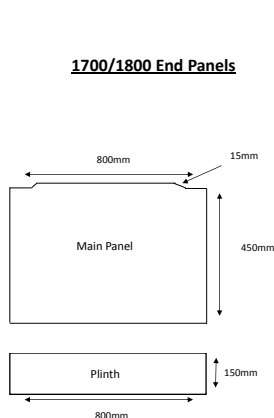

DATASHEET

Image

General Information

Product:	34.3133
Description:	Diamante 800 End Panel
Product Type:	Bath Panel
Brand:	Eastbrook Company
Colour:	Sage Green
Material:	Ply & MDF
Height (mm):	450mm
Width (mm):	15mm
Length (mm):	800mm
Net Weight (kg) (kg):	12kg
Product Range:	Diamante

Product Specifications

Warranty:	1 Year(s)
Shape:	Straight

Drawing